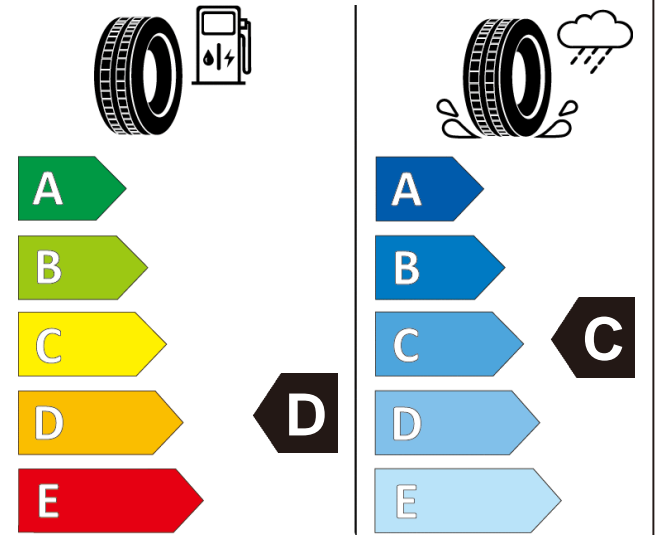

## Product information sheet

Delegated Regulation (EU) 2020/740

Supplier name or trademark		GT RADIAL	
Commercial name or trade designation		SAVERO SUV	
Tyre type identifier	Tyre class	A663	C1
Tyre size designation		225/60R17	
Speed category symbol		H	
Load-capacity index		99	
Fuel efficiency class		D	
Wet grip class		C	
External rolling noise class	External rolling noise value	B	70 dB
Tyre for use in severe snow conditions		NO	
Ice tyre		NO	
Load version		SL	
Date of start of production		03/15	
Date of end of production		-	
Supplier's address	Public Contact, Giti Tire Deutschland GmbH Hollerithallee 18a 30419 Hannover Germany		
Additional information	info in english		

# ENERG

GT RADIAL

A663

225/60R17 99 H

C1

2020/740