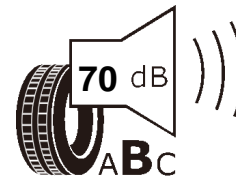

Product information sheet

Delegated Regulation (EU) 2020/740

Supplier name or trademark		GT RADIAL	
Commercial name or trade designation		SAVERO SUV	
Tyre type identifier	Tyre class	A663	C1
Tyre size designation		225/60R17	
Speed category symbol		H	
Load-capacity index		99	
Fuel efficiency class		D	
Wet grip class		C	
External rolling noise class	External rolling noise value	B	70 dB
Tyre for use in severe snow conditions		NO	
Ice tyre		NO	
Load version		SL	
Date of start of production		03/15	
Date of end of production		-	
Supplier's address	Public Contact, Giti Tire Deutschland GmbH Hollerithallee 18a 30419 Hannover Germany		
Additional information	info in english		

SAVERO SUV

225/60R17

99H

ENERG

GT RADIAL

A663

225/60R17 99 H

C1

2020/740