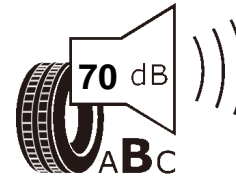

SAVERO SUV

215/60R17

96H

ENERG

GT RADIAL

A584

215/60R17 96 H

C1