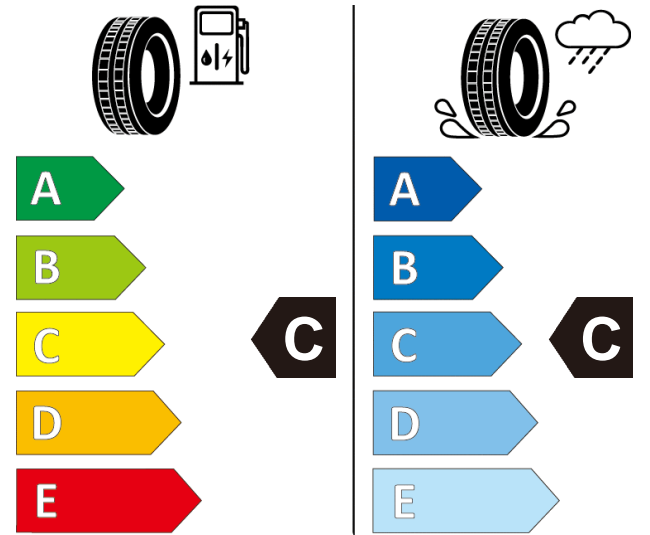

Product information sheet

Delegated Regulation (EU) 2020/740

Supplier name or trademark		GT RADIAL	
Commercial name or trade designation		SAVERO SUV	
Tyre type identifier	Tyre class	A584	C1
Tyre size designation		215/60R17	
Speed category symbol		H	
Load-capacity index		96	
Fuel efficiency class		C	
Wet grip class		C	
External rolling noise class	External rolling noise value	B	70 dB
Tyre for use in severe snow conditions		NO	
Ice tyre		NO	
Load version		SL	
Date of start of production		12/15	
Date of end of production		-	
Supplier's address	Public Contact, Giti Tire Deutschland GmbH Hollerithallee 18a 30419 Hannover Germany		
Additional information	info in english		

SAVERO SUV

215/60R17

96H

ENERG

GT RADIAL

A584

215/60R17 96 H

C1