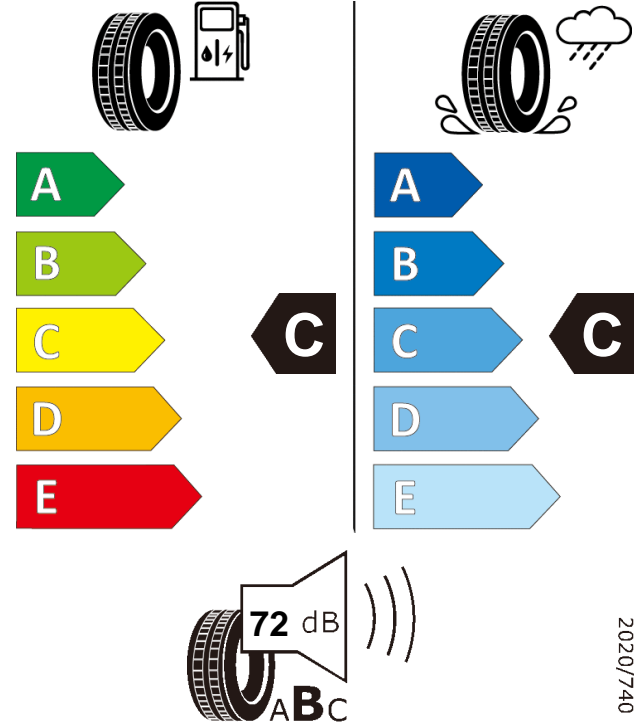

# Product information sheet

Delegated Regulation (EU) 2020/740

Supplier name or trademark	GT RADIAL		
Commercial name or trade designation	SAVERO SUV		
Tyre type identifier	Tyre class	A546	C1
Tyre size designation	245/70R16		
Speed category symbol	H		
Load-capacity index	111		
Fuel efficiency class	C		
Wet grip class	C		
External rolling noise class	External rolling noise value	B	72 dB
Tyre for use in severe snow conditions	NO		
Ice tyre	NO		
Load version	XL		
Date of start of production	48/14		
Date of end of production	-		
Supplier's address	Public Contact, Giti Tire Deutschland GmbH Hollerithallee 18a 30419 Hannover Germany		
Additional information	info in english		
EPREL number	898577		
EPREL URL	<a href="https://eprel.ec.europa.eu/qr/898577">https://eprel.ec.europa.eu/qr/898577</a>		

**SAVERO SUV**  
**245/70R16**  
**111H**

**ENERG**

**GT RADIAL**  
**245/70R16 111 H XL**

A546  
C1

2020/740