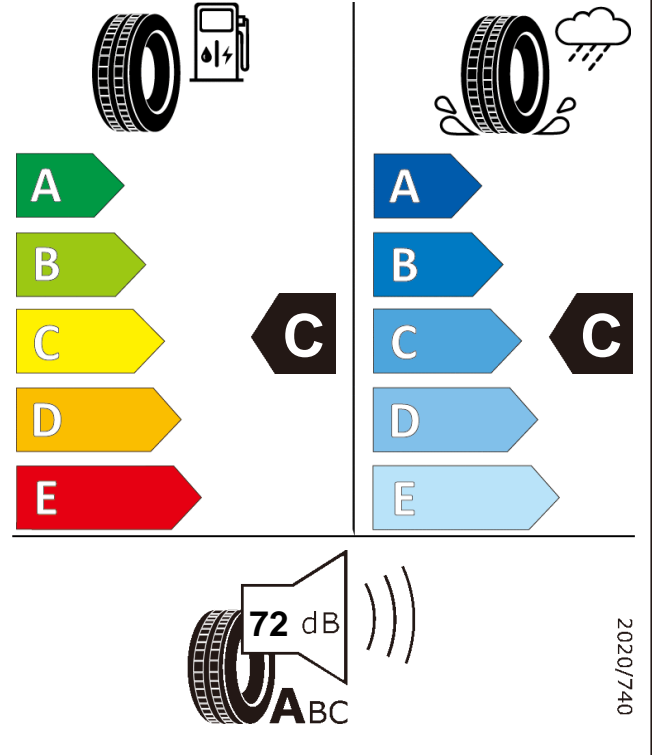

## Product information sheet

Delegated Regulation (EU) 2020/740

Supplier name or trademark		Giti Tire	
Commercial name or trade designation		GT867	
Tyre type identifier	Tyre class	EV1416Q	C3
Tyre size designation		315/80R22.5	
Speed category symbol		J	
Load-capacity index (for single mounting)		158	
Load-capacity index (for dual mounting)		150	
Fuel efficiency class		C	
Wet grip class		C	
External rolling noise class	External rolling noise value	A	72 dB
Tyre for use in severe snow conditions		NO	
Load-capacity index for Additional Service Description (for single mounting)		-	
Load-capacity index for Additional Service Description (for dual mounting)		-	
Speed category symbol (for Additional Service Description)		-	
Date of start of production		44/16	
Date of end of production		-	
Supplier's address	Public Contact, Giti Tire Deutschland GmbH Hollerithallee 18a 30419 Hannover Germany		
Additional information	info in english		
EPREL number	472948		
EPREL URL	<a href="https://eprel.ec.europa.eu/qr/472948">https://eprel.ec.europa.eu/qr/472948</a>		

**GT867**  
**315/80R22.5**  
**158/150J**

**ENERG**

Giti Tire

EV1416Q

315/80R22.5 158/150 J

C3

2020/740