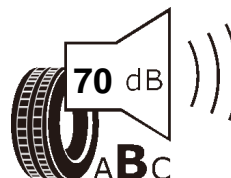

Product information sheet

Delegated Regulation (EU) 2020/740

Supplier name or trademark		GT RADIAL	
Commercial name or trade designation		KargoMax ST-6000	
Tyre type identifier	Tyre class	AK030	C2
Tyre size designation		155/70R12C	
Speed category symbol		N	
Load-capacity index (for single mounting)		104	
Load-capacity index (for dual mounting)		101	
Fuel efficiency class		C	
Wet grip class		C	
External rolling noise class	External rolling noise value	B	70 dB
Tyre for use in severe snow conditions		NO	
Load-capacity index for Additional Service Description (for single mounting)		-	
Load-capacity index for Additional Service Description (for dual mounting)		-	
Speed category symbol (for Additional Service Description)		-	
Date of start of production		17/16	
Date of end of production		-	
Supplier's address	Public Contact, Giti Tire Deutschland GmbH Hollerithallee 18a 30419 Hannover Germany		
Additional information	info in english		
EPREL number	898422		
EPREL URL	https://eprel.ec.europa.eu/qr/898422		

KargoMax ST-6000

155/70R12C

104/101N

ENERG

GT RADIAL

AK030

155/70R12C 104/101 N

C2

2020/740