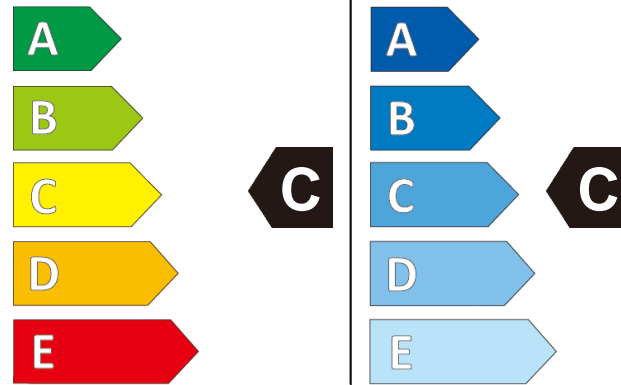

Product information sheet

Delegated Regulation (EU) 2020/740

Supplier name or trademark		GT RADIAL	
Commercial name or trade designation		KargoMax ST-6000	
Tyre type identifier	Tyre class	AK030	C2
Tyre size designation		155/70R12C	
Speed category symbol		N	
Load-capacity index (for single mounting)		104	
Load-capacity index (for dual mounting)		101	
Fuel efficiency class		C	
Wet grip class		C	
External rolling noise class	External rolling noise value	B	70 dB
Tyre for use in severe snow conditions		NO	
Load-capacity index for Additional Service Description (for single mounting)		-	
Load-capacity index for Additional Service Description (for dual mounting)		-	
Speed category symbol (for Additional Service Description)		-	
Date of start of production		17/16	
Date of end of production		-	
Supplier's address	Public Contact, Giti Tire Deutschland GmbH Hollerithallee 18a 30419 Hannover Germany		
Additional information	info in english		
EPREL number	898422		
EPREL URL	https://eprel.ec.europa.eu/qr/898422		

KargoMax ST-6000

155/70R12C

104/101N

ENERG

GT RADIAL

AK030

155/70R12C 104/101 N

C2

2020/740