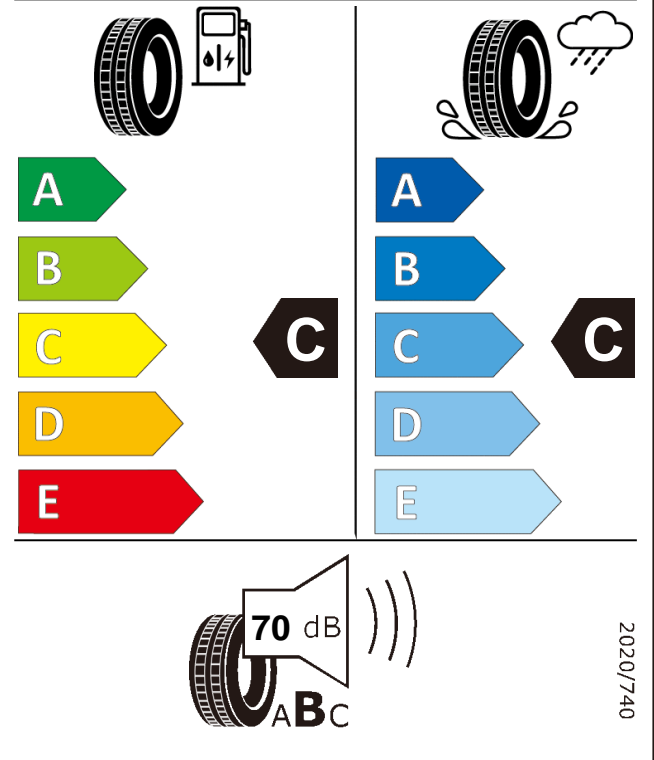

Product information sheet

Delegated Regulation (EU) 2020/740

Supplier name or trademark		GT RADIAL	
Commercial name or trade designation		KargoMax ST-4000	
Tyre type identifier	Tyre class	AK010	C1
Tyre size designation		155R13	
Speed category symbol		N	
Load-capacity index		84	
Fuel efficiency class		C	
Wet grip class		C	
External rolling noise class	External rolling noise value	B	70 dB
Tyre for use in severe snow conditions		NO	
Ice tyre		NO	
Load version		XL	
Date of start of production		39/09	
Date of end of production		-	
Supplier's address	Public Contact, Giti Tire Deutschland GmbH Hollerithallee 18a 30419 Hannover Germany		
Additional information	info in english		
EPREL number	898412		
EPREL URL	https://eprel.ec.europa.eu/qr/898412		

KargoMax ST-4000

155R13

84N

ENERG

GT RADIAL

AK010

155R13 84 N XL

C1

2020/740