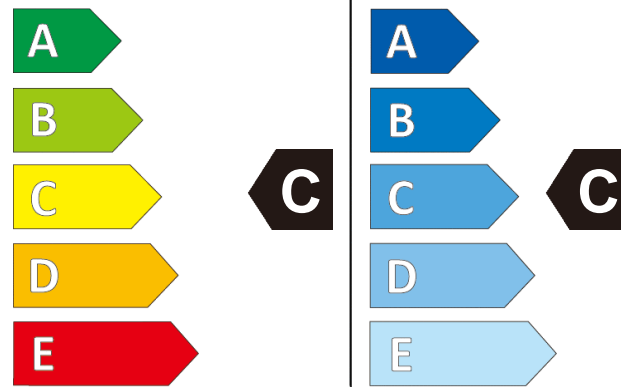

Product information sheet

Delegated Regulation (EU) 2020/740

Supplier name or trademark		GT RADIAL	
Commercial name or trade designation		KargoMax ST-6000	
Tyre type identifier	Tyre class	AK006	C2
Tyre size designation		195/70R15C	
Speed category symbol		N	
Load-capacity index (for single mounting)		104	
Load-capacity index (for dual mounting)		102	
Fuel efficiency class		C	
Wet grip class		C	
External rolling noise class	External rolling noise value	B	70 dB
Tyre for use in severe snow conditions		NO	
Load-capacity index for Additional Service Description (for single mounting)		-	
Load-capacity index for Additional Service Description (for dual mounting)		-	
Speed category symbol (for Additional Service Description)		-	
Date of start of production		39/09	
Date of end of production		-	
Supplier's address	Public Contact, Giti Tire Deutschland GmbH Hollerithallee 18a 30419 Hannover Germany		
Additional information	info in english		
EPREL number	898411		
EPREL URL	https://eprel.ec.europa.eu/qr/898411		

KargoMax ST-6000

195/70R15C

104/102N

ENERG

GT RADIAL

AK006

195/70R15C 104/102 N

C2

2020/740