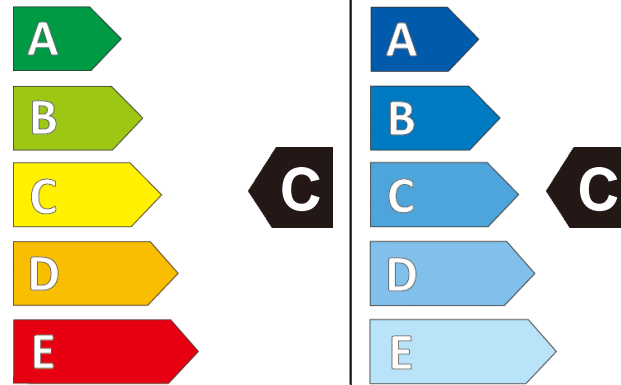

Product information sheet

Delegated Regulation (EU) 2020/740

Supplier name or trademark		GT RADIAL	
Commercial name or trade designation		KargoMax ST-6000	
Tyre type identifier	Tyre class	AK005	C2
Tyre size designation		195/70R14C	
Speed category symbol		N	
Load-capacity index (for single mounting)		104	
Load-capacity index (for dual mounting)		102	
Fuel efficiency class		C	
Wet grip class		C	
External rolling noise class	External rolling noise value	B	70 dB
Tyre for use in severe snow conditions		NO	
Load-capacity index for Additional Service Description (for single mounting)		-	
Load-capacity index for Additional Service Description (for dual mounting)		-	
Speed category symbol (for Additional Service Description)		-	
Date of start of production		14/08	
Date of end of production		-	
Supplier's address	Public Contact, Giti Tire Deutschland GmbH Hollerithallee 18a 30419 Hannover Germany		
Additional information	info in english		
EPREL number	898410		
EPREL URL	https://eprel.ec.europa.eu/qr/898410		

KargoMax ST-6000

195/70R14C

104/102N

ENERG

GT RADIAL

AK005

195/70R14C 104/102 N

C2

2020/740