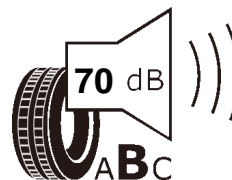

Product information sheet

Delegated Regulation (EU) 2020/740

Supplier name or trademark		GT RADIAL	
Commercial name or trade designation		KargoMax ST-6000	
Tyre type identifier	Tyre class	AK005	C2
Tyre size designation		195/70R14C	
Speed category symbol		N	
Load-capacity index (for single mounting)		104	
Load-capacity index (for dual mounting)		102	
Fuel efficiency class		C	
Wet grip class		C	
External rolling noise class	External rolling noise value	B	70 dB
Tyre for use in severe snow conditions		NO	
Load-capacity index for Additional Service Description (for single mounting)		-	
Load-capacity index for Additional Service Description (for dual mounting)		-	
Speed category symbol (for Additional Service Description)		-	
Date of start of production		14/08	
Date of end of production		-	
Supplier's address	Public Contact, Giti Tire Deutschland GmbH Hollerithallee 18a 30419 Hannover Germany		
Additional information	info in english		
EPREL number	898410		
EPREL URL	https://eprel.ec.europa.eu/qr/898410		

KargoMax ST-6000

195/70R14C

104/102N

ENERG

GT RADIAL

AK005

195/70R14C 104/102 N

C2

2020/740