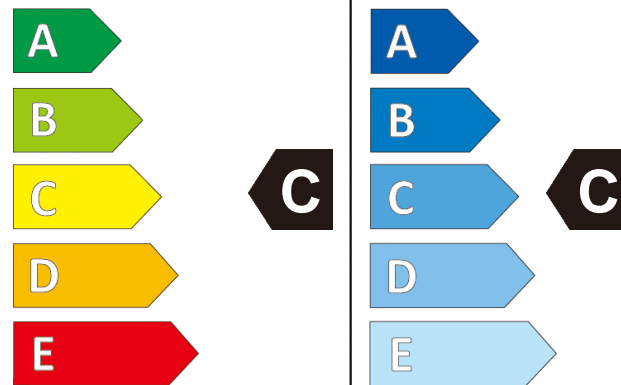

Product information sheet

Delegated Regulation (EU) 2020/740

Supplier name or trademark		GT RADIAL	
Commercial name or trade designation		KargoMax ST-6000	
Tyre type identifier	Tyre class	AK003	C2
Tyre size designation		185R14C	
Speed category symbol		N	
Load-capacity index (for single mounting)		104	
Load-capacity index (for dual mounting)		102	
Fuel efficiency class		C	
Wet grip class		C	
External rolling noise class	External rolling noise value	B	70 dB
Tyre for use in severe snow conditions		NO	
Load-capacity index for Additional Service Description (for single mounting)		-	
Load-capacity index for Additional Service Description (for dual mounting)		-	
Speed category symbol (for Additional Service Description)		-	
Date of start of production		39/09	
Date of end of production		-	
Supplier's address	Public Contact, Giti Tire Deutschland GmbH Hollerithallee 18a 30419 Hannover Germany		
Additional information	info in english		
EPREL number	898408		
EPREL URL	https://eprel.ec.europa.eu/qr/898408		

KargoMax ST-6000

185R14C

104/102N

ENERG

GT RADIAL

AK003

185R14C 104/102 N

C2

2020/740