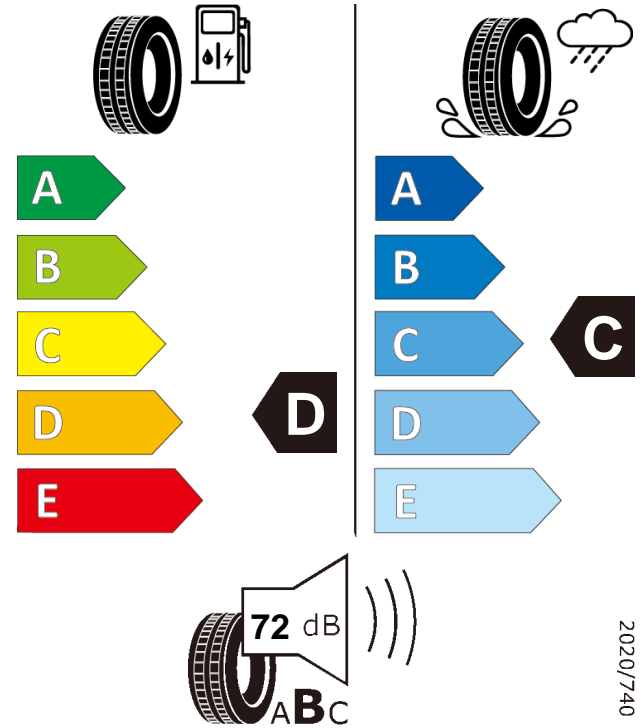

Product information sheet

Delegated Regulation (EU) 2020/740

GitiControl 288

245/40ZR20

99W

Supplier name or trademark	Giti Tire		
Commercial name or trade designation	GitiControl 288		
Tyre type identifier	Tyre class	A4647	C1
Tyre size designation	245/40ZR20		
Speed category symbol	W		
Load-capacity index	99		
Fuel efficiency class	D		
Wet grip class	C		
External rolling noise class	External rolling noise value	B	72 dB
Tyre for use in severe snow conditions	NO		
Ice tyre	NO		
Load version	XL		
Date of start of production	52/22		
Date of end of production	-		
Supplier's address	Public Contact, Giti Tire Deutschland GmbH Hollerithallee 18a 30419 Hannover Germany		
Additional information	info in english		
EPREL number	1363827		
EPREL URL	https://eprel.ec.europa.eu/qr/1363827		

Giti Tire
245/40ZR20 99 W XL

A4647
C1

2020/740