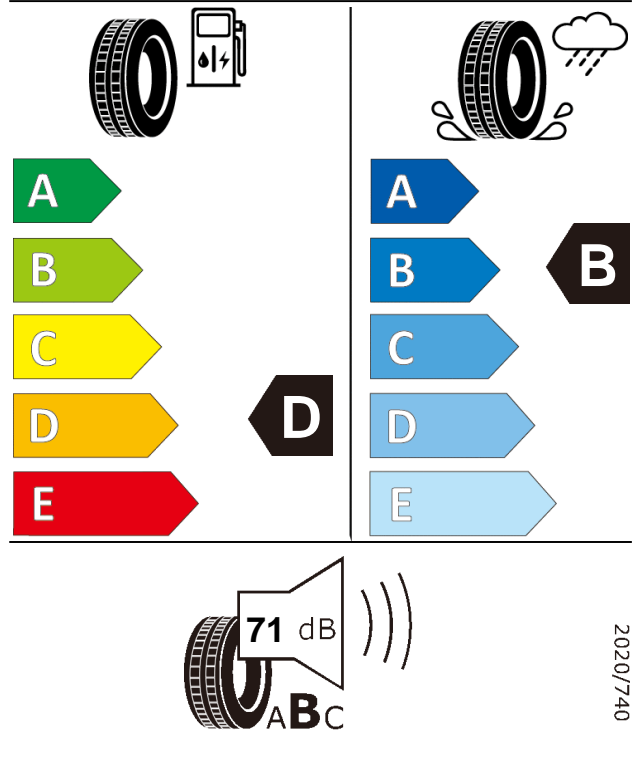

Product information sheet

Delegated Regulation (EU) 2020/740

Supplier name or trademark		GT RADIAL	
Commercial name or trade designation		MAXMILER Pro	
Tyre type identifier	Tyre class	A4538	C2
Tyre size designation		235/60R17C	
Speed category symbol		R	
Load-capacity index (for single mounting)		117	
Load-capacity index (for dual mounting)		115	
Fuel efficiency class		D	
Wet grip class		B	
External rolling noise class	External rolling noise value	B	71 dB
Tyre for use in severe snow conditions		NO	
Load-capacity index for Additional Service Description (for single mounting)		-	
Load-capacity index for Additional Service Description (for dual mounting)		-	
Speed category symbol (for Additional Service Description)		-	
Date of start of production		19/21	
Date of end of production		-	
Supplier's address	Public Contact, Giti Tire Deutschland GmbH Hollerithallee 18a 30419 Hannover Germany		
Additional information	info in english		
EPREL number	898396		
EPREL URL	https://eprel.ec.europa.eu/qr/898396		

MAXMILER Pro 235/60R17C 117/115R

ENERG

GT RADIAL

A4538

235/60R17C 117/115 R

C2

2020/740