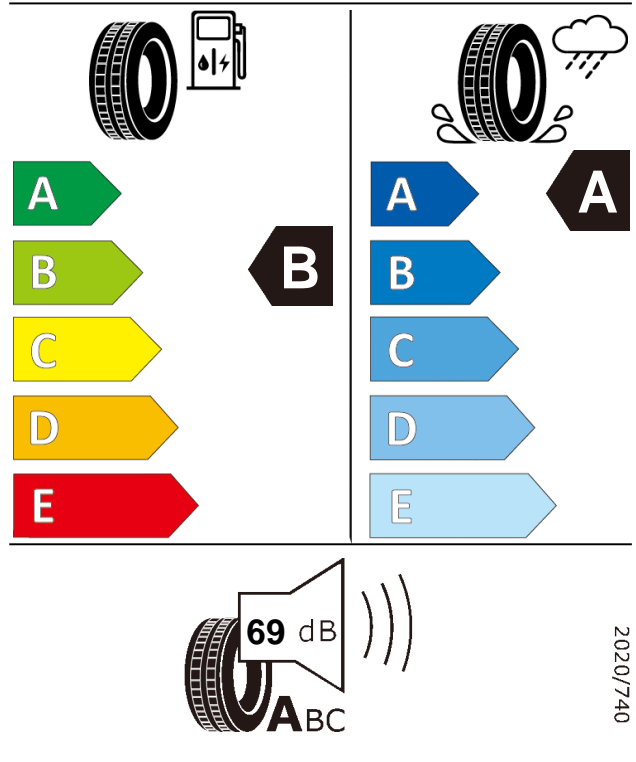

## Product information sheet

Delegated Regulation (EU) 2020/740

Supplier name or trademark		GT RADIAL	
Commercial name or trade designation		SportActive 2	
Tyre type identifier	Tyre class	A4426	C1
Tyre size designation		295/35R21	
Speed category symbol		Y	
Load-capacity index		107	
Fuel efficiency class		B	
Wet grip class		A	
External rolling noise class	External rolling noise value	A	69 dB
Tyre for use in severe snow conditions		NO	
Ice tyre		NO	
Load version		XL	
Date of start of production		15/21	
Date of end of production		-	
Supplier's address	Public Contact, Giti Tire Deutschland GmbH Hollerithallee 18a 30419 Hannover Germany		
Additional information	info in english		
EPREL number	1066057		
EPREL URL	<a href="https://eprel.ec.europa.eu/qr/1066057">https://eprel.ec.europa.eu/qr/1066057</a>		

# ENERG

GT RADIAL

A4426

295/35R21 107 Y XL

C1

2020/740