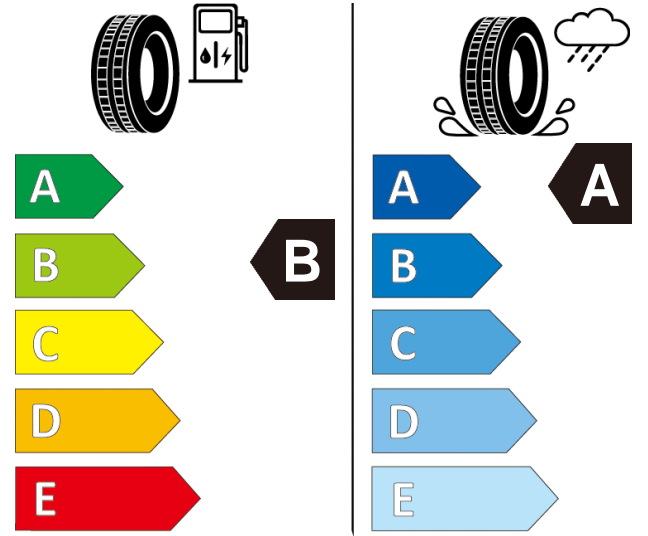

Product information sheet

Delegated Regulation (EU) 2020/740

Supplier name or trademark		Giti Tire	
Commercial name or trade designation		GitiSynergy H2	
Tyre type identifier	Tyre class	A4393	C1
Tyre size designation		235/55R18	
Speed category symbol		V	
Load-capacity index		104	
Fuel efficiency class		B	
Wet grip class		A	
External rolling noise class	External rolling noise value	B	72 dB
Tyre for use in severe snow conditions		NO	
Ice tyre		NO	
Load version		XL	
Date of start of production		34/21	
Date of end of production		-	
Supplier's address		Public Contact, Giti Tire Deutschland GmbH Hollerithallee 18a 30419 Hannover Germany	
Additional information		info in english	

GitiSynergy H2

235/55R18

104V

ENERG

Giti Tire

A4393

235/55R18 104 V XL

C1