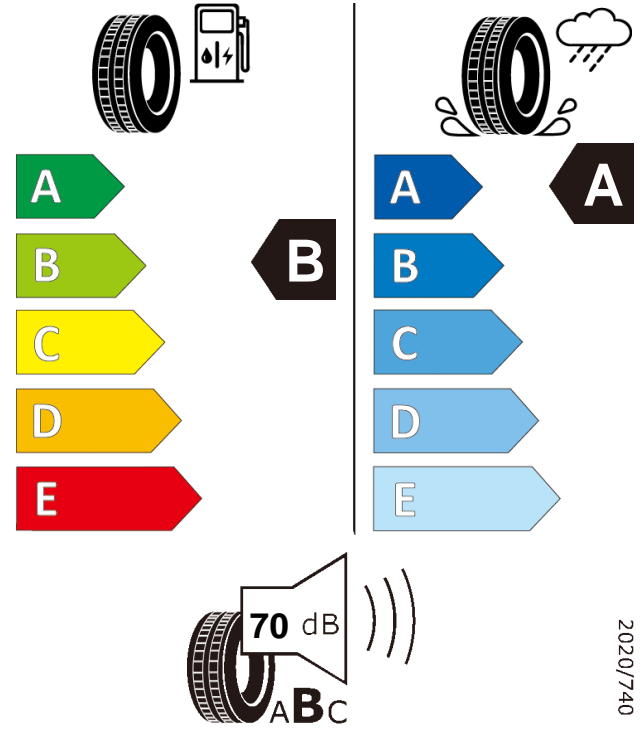

Product information sheet

Delegated Regulation (EU) 2020/740

Supplier name or trademark	GT RADIAL		
Commercial name or trade designation	FE2		
Tyre type identifier	Tyre class	A4348	C1
Tyre size designation	205/60R16		
Speed category symbol	V		
Load-capacity index	96		
Fuel efficiency class	B		
Wet grip class	A		
External rolling noise class	External rolling noise value	B	70 dB
Tyre for use in severe snow conditions	NO		
Ice tyre	NO		
Load version	XL		
Date of start of production	10/21		
Date of end of production	-		
Supplier's address	Public Contact, Giti Tire Deutschland GmbH Hollerithallee 18a 30419 Hannover Germany		
Additional information	info in english		
EPREL number	981276		
EPREL URL	https://eprel.ec.europa.eu/qr/981276		

FE2
205/60R16
96V

ENERG

GT RADIAL
205/60R16 96 V XL

A4348
C1

2020/740