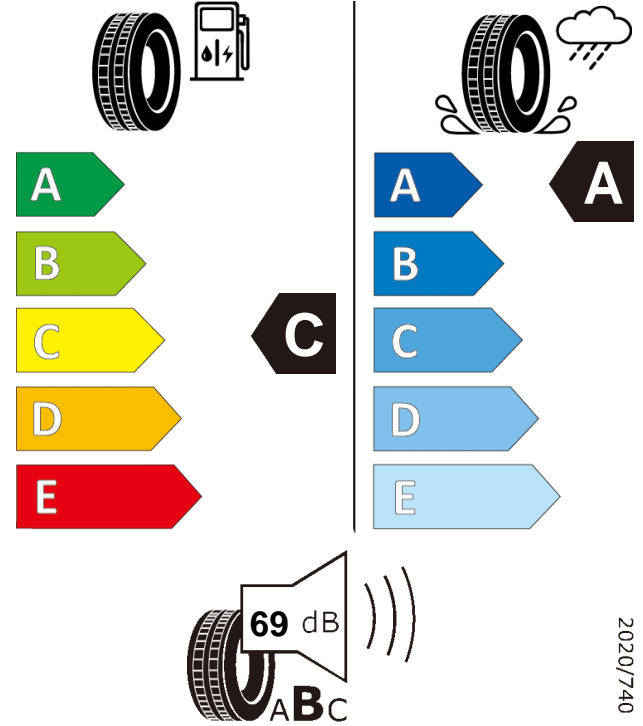

# Product information sheet

Delegated Regulation (EU) 2020/740

Supplier name or trademark	GT RADIAL		
Commercial name or trade designation	FE2		
Tyre type identifier	Tyre class	A4347	C1
Tyre size designation	205/60R16		
Speed category symbol	H		
Load-capacity index	92		
Fuel efficiency class	C		
Wet grip class	A		
External rolling noise class	External rolling noise value	B	69 dB
Tyre for use in severe snow conditions	NO		
Ice tyre	NO		
Load version	SL		
Date of start of production	34/21		
Date of end of production	-		
Supplier's address	Public Contact, Giti Tire Deutschland GmbH Hollerithallee 18a 30419 Hannover Germany		
Additional information	info in english		
EPREL number	981275		
EPREL URL	<a href="https://eprel.ec.europa.eu/qr/981275">https://eprel.ec.europa.eu/qr/981275</a>		

**FE2**  
**205/60R16**  
**92H**

**ENERG**

GT RADIAL  
205/60R16 92 H

A4347  
C1

2020/740