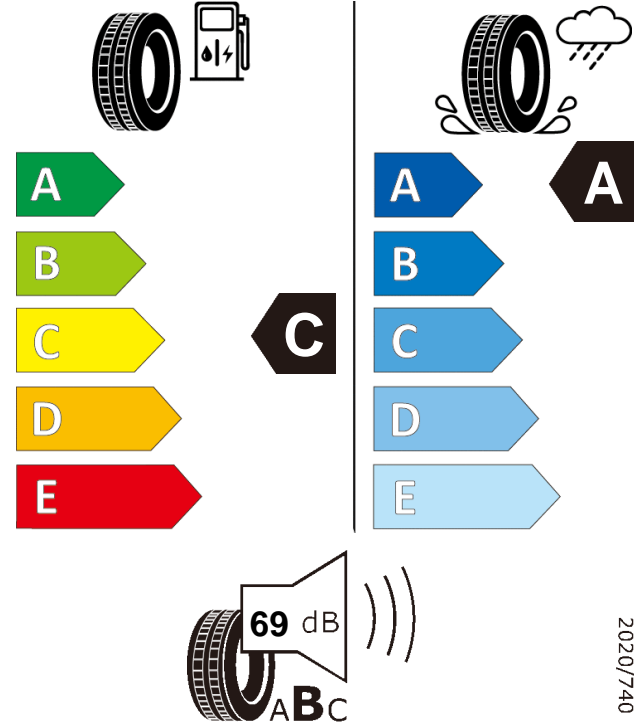

# Product information sheet

Delegated Regulation (EU) 2020/740

Supplier name or trademark	GT RADIAL		
Commercial name or trade designation	FE2		
Tyre type identifier	Tyre class	A4343	C1
Tyre size designation	195/65R15		
Speed category symbol	H		
Load-capacity index	91		
Fuel efficiency class	C		
Wet grip class	A		
External rolling noise class	External rolling noise value	B	69 dB
Tyre for use in severe snow conditions	NO		
Ice tyre	NO		
Load version	SL		
Date of start of production	10/21		
Date of end of production	-		
Supplier's address	Public Contact, Giti Tire Deutschland GmbH Hollerithallee 18a 30419 Hannover Germany		
Additional information	info in english		
EPREL number	898378		
EPREL URL	<a href="https://eprel.ec.europa.eu/qr/898378">https://eprel.ec.europa.eu/qr/898378</a>		

**FE2**  
**195/65R15**  
**91H**

**ENERG**

GT RADIAL  
195/65R15 91 H

A4343  
C1

2020/740