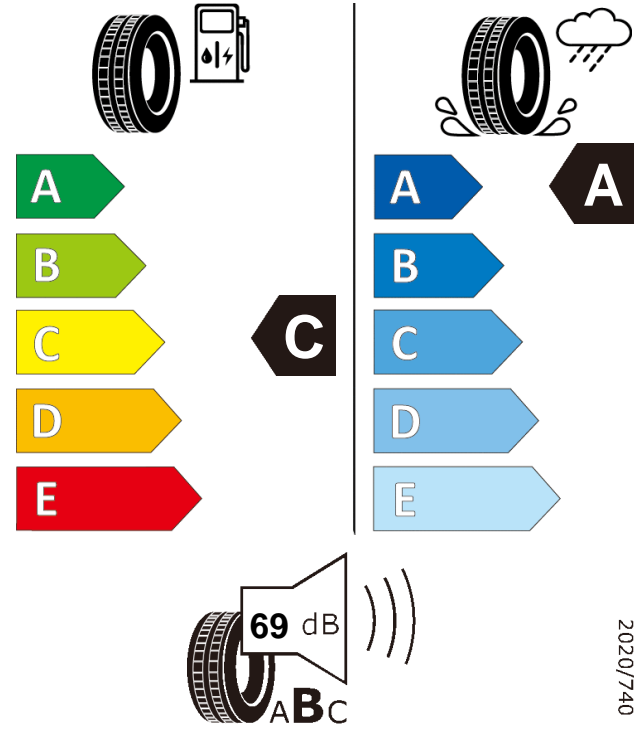

# Product information sheet

Delegated Regulation (EU) 2020/740

Supplier name or trademark	GT RADIAL		
Commercial name or trade designation	FE2		
Tyre type identifier	Tyre class	A4341	C1
Tyre size designation	195/60R15		
Speed category symbol	H		
Load-capacity index	88		
Fuel efficiency class	C		
Wet grip class	A		
External rolling noise class	External rolling noise value	B	69 dB
Tyre for use in severe snow conditions	NO		
Ice tyre	NO		
Load version	SL		
Date of start of production	34/21		
Date of end of production	-		
Supplier's address	Public Contact, Giti Tire Deutschland GmbH Hollerithallee 18a 30419 Hannover Germany		
Additional information	info in english		
EPREL number	981271		
EPREL URL	<a href="https://eprel.ec.europa.eu/qr/981271">https://eprel.ec.europa.eu/qr/981271</a>		

**FE2**  
**195/60R15**  
**88H**

GT RADIAL  
195/60R15 88 H

A4341  
C1

2020/740