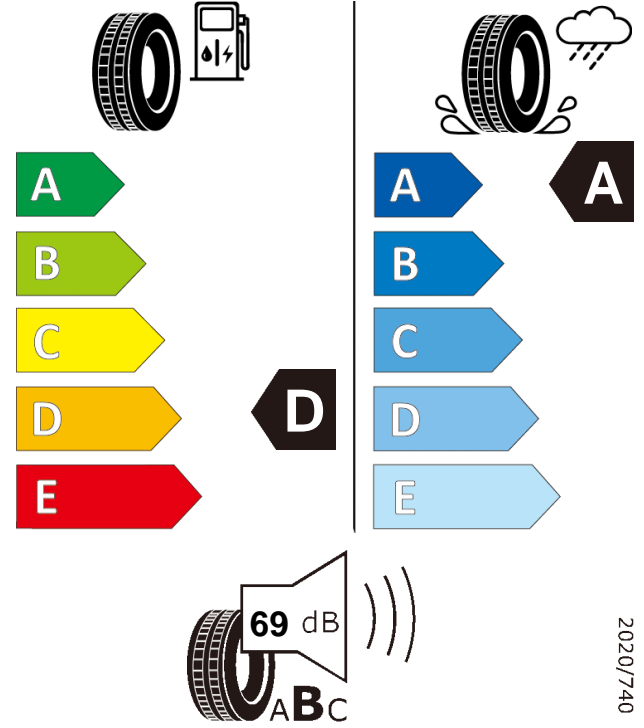

Product information sheet

Delegated Regulation (EU) 2020/740

Supplier name or trademark	GT RADIAL		
Commercial name or trade designation	FE2		
Tyre type identifier	Tyre class	A4336	C1
Tyre size designation	195/50R15		
Speed category symbol	V		
Load-capacity index	82		
Fuel efficiency class	D		
Wet grip class	A		
External rolling noise class	External rolling noise value	B	69 dB
Tyre for use in severe snow conditions	NO		
Ice tyre	NO		
Load version	SL		
Date of start of production	09/21		
Date of end of production	-		
Supplier's address	Public Contact, Giti Tire Deutschland GmbH Hollerithallee 18a 30419 Hannover Germany		
Additional information	info in english		
EPREL number	981266		
EPREL URL	https://eprel.ec.europa.eu/qr/981266		

FE2
195/50R15
82V

GT RADIAL
195/50R15 82 V

A4336
C1

2020/740