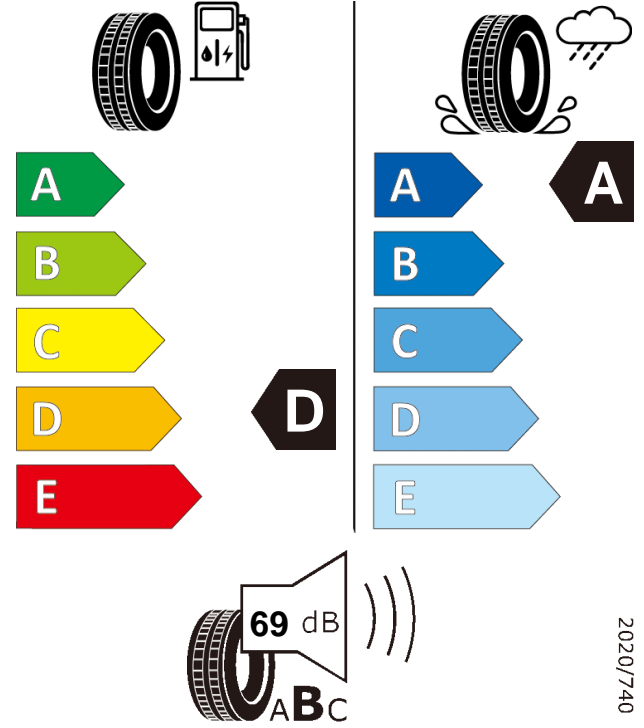

Product information sheet

Delegated Regulation (EU) 2020/740

Supplier name or trademark	GT RADIAL		
Commercial name or trade designation	FE2		
Tyre type identifier	Tyre class	A4329	C1
Tyre size designation	165/70R14		
Speed category symbol	T		
Load-capacity index	81		
Fuel efficiency class	D		
Wet grip class	A		
External rolling noise class	External rolling noise value	B	69 dB
Tyre for use in severe snow conditions	NO		
Ice tyre	NO		
Load version	SL		
Date of start of production	09/21		
Date of end of production	-		
Supplier's address	Public Contact, Giti Tire Deutschland GmbH Hollerithallee 18a 30419 Hannover Germany		
Additional information	info in english		
EPREL number	981259		
EPREL URL	https://eprel.ec.europa.eu/qr/981259		

FE2
165/70R14
81T

GT RADIAL
165/70R14 81 T

A4329
C1

2020/740