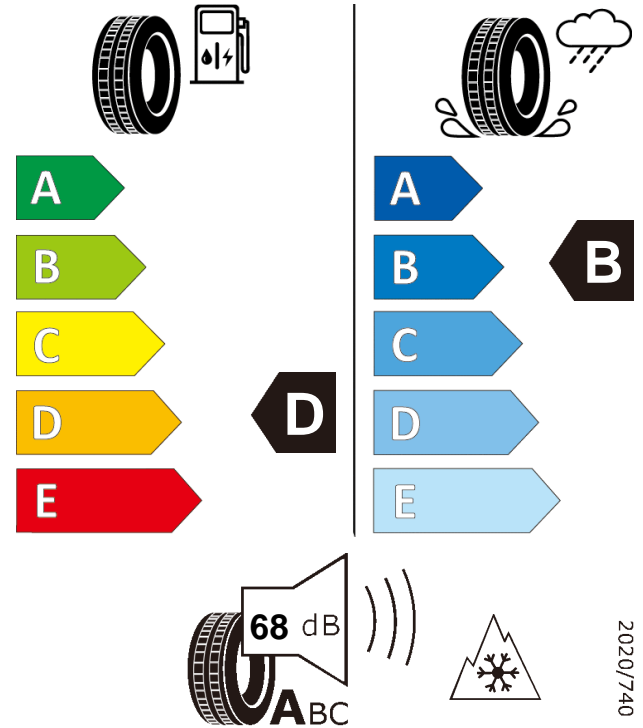

# Product information sheet

Delegated Regulation (EU) 2020/740

Supplier name or trademark	Giti Tire		
Commercial name or trade designation	GitiWinterW2		
Tyre type identifier	Tyre class	A4266	C1
Tyre size designation		195/65R15	
Speed category symbol		T	
Load-capacity index		91	
Fuel efficiency class		D	
Wet grip class		B	
External rolling noise class	External rolling noise value	A	68 dB
Tyre for use in severe snow conditions		YES	
Ice tyre		NO	
Load version		SL	
Date of start of production		51/20	
Date of end of production		-	
Supplier's address	Public Contact, Giti Tire Deutschland GmbH Hollerithallee 18a 30419 Hannover Germany		
Additional information	info in english		
EPREL number	669085		
EPREL URL	<a href="https://eprel.ec.europa.eu/qr/669085">https://eprel.ec.europa.eu/qr/669085</a>		

## GitiWinterW2 195/65R15 91T

Giti Tire  
195/65R15 91 T

A4266  
C1

2020/740