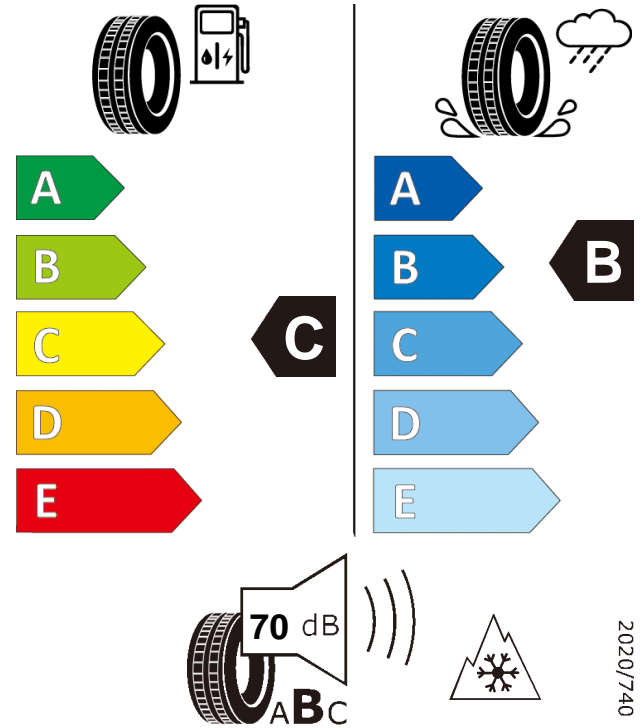

Product information sheet

Delegated Regulation (EU) 2020/740

GitiAllSeason AS1

215/55R18

99V

Supplier name or trademark	Giti Tire		
Commercial name or trade designation	GitiAllSeason AS1		
Tyre type identifier	Tyre class	A4228	C1
Tyre size designation	215/55R18		
Speed category symbol	V		
Load-capacity index	99		
Fuel efficiency class	C		
Wet grip class	B		
External rolling noise class	External rolling noise value	B	70 dB
Tyre for use in severe snow conditions	YES		
Ice tyre	NO		
Load version	XL		
Date of start of production	05/21		
Date of end of production	-		
Supplier's address	Public Contact, Giti Tire Deutschland GmbH Hollerithallee 18a 30419 Hannover Germany		
Additional information	info in english		
EPREL number	981256		
EPREL URL	https://eprel.ec.europa.eu/qr/981256		

Giti Tire
215/55R18 99 V XL

A4228

C1

2020/740