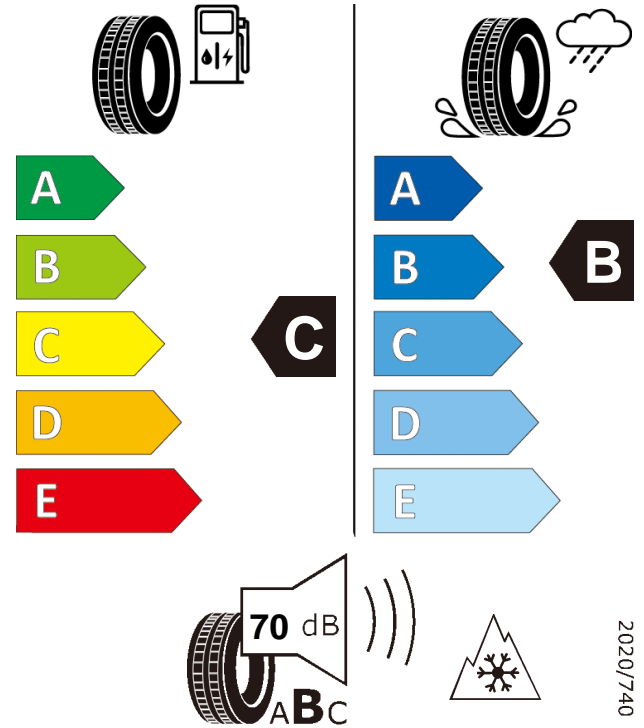

Product information sheet

Delegated Regulation (EU) 2020/740

Supplier name or trademark	Giti Tire		
Commercial name or trade designation	GitiAllSeason AS1		
Tyre type identifier	Tyre class	A4226	C1
Tyre size designation	225/65R17		
Speed category symbol	V		
Load-capacity index	106		
Fuel efficiency class	C		
Wet grip class	B		
External rolling noise class	External rolling noise value	B	70 dB
Tyre for use in severe snow conditions	YES		
Ice tyre	NO		
Load version	XL		
Date of start of production	05/21		
Date of end of production	-		
Supplier's address	Public Contact, Giti Tire Deutschland GmbH Hollerithallee 18a 30419 Hannover Germany		
Additional information	info in english		
EPREL number	981254		
EPREL URL	https://eprel.ec.europa.eu/qr/981254		

GitiAllSeason AS1 225/65R17 106V

Giti Tire
225/65R17 106 V XL

A4226
C1

2020/740