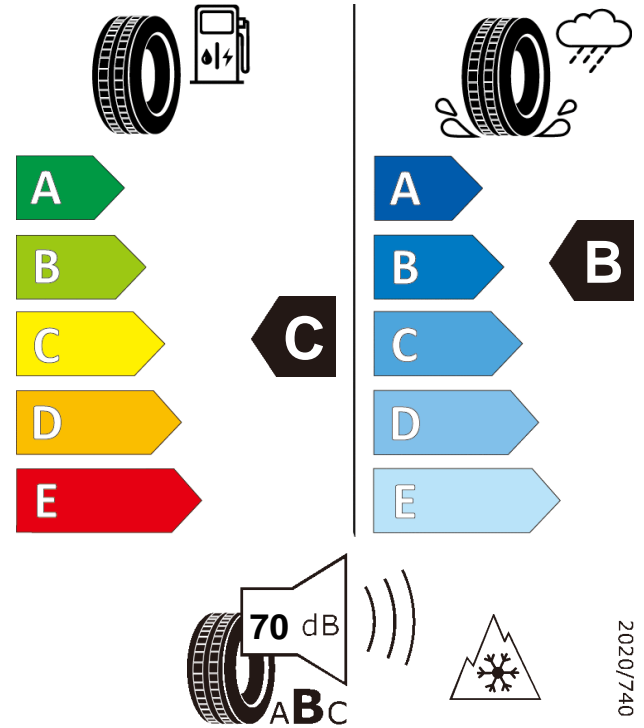

Product information sheet

Delegated Regulation (EU) 2020/740

Supplier name or trademark	Giti Tire		
Commercial name or trade designation	GitiAllSeason AS1		
Tyre type identifier	Tyre class	A4223	C1
Tyre size designation	215/65R17		
Speed category symbol	V		
Load-capacity index	103		
Fuel efficiency class	C		
Wet grip class	B		
External rolling noise class	External rolling noise value	B	70 dB
Tyre for use in severe snow conditions	YES		
Ice tyre	NO		
Load version	XL		
Date of start of production	05/21		
Date of end of production	-		
Supplier's address	Public Contact, Giti Tire Deutschland GmbH Hollerithallee 18a 30419 Hannover Germany		
Additional information	info in english		
EPREL number	981251		
EPREL URL	https://eprel.ec.europa.eu/qr/981251		

GitiAllSeason AS1 215/65R17 103V

Giti Tire
215/65R17 103 V XL

A4223

C1

2020/740