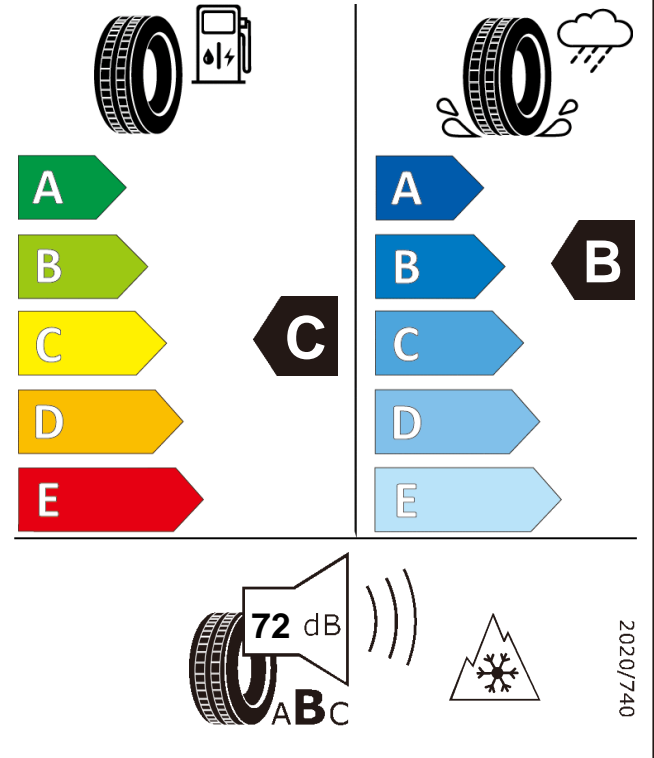

## Product information sheet

Delegated Regulation (EU) 2020/740

Supplier name or trademark		GT RADIAL	
Commercial name or trade designation		4Seasons	
Tyre type identifier	Tyre class	A4212	C1
Tyre size designation		215/50R17	
Speed category symbol		W	
Load-capacity index		95	
Fuel efficiency class		C	
Wet grip class		B	
External rolling noise class	External rolling noise value	B	72 dB
Tyre for use in severe snow conditions		YES	
Ice tyre		NO	
Load version		XL	
Date of start of production		05/21	
Date of end of production		-	
Supplier's address	Public Contact, Giti Tire Deutschland GmbH Hollerithallee 18a 30419 Hannover Germany		
Additional information	info in english		
EPREL number	981242		
EPREL URL	<a href="https://eprel.ec.europa.eu/qr/981242">https://eprel.ec.europa.eu/qr/981242</a>		

# ENERG

GT RADIAL

A4212

215/50R17 95 W XL

C1

2020/740