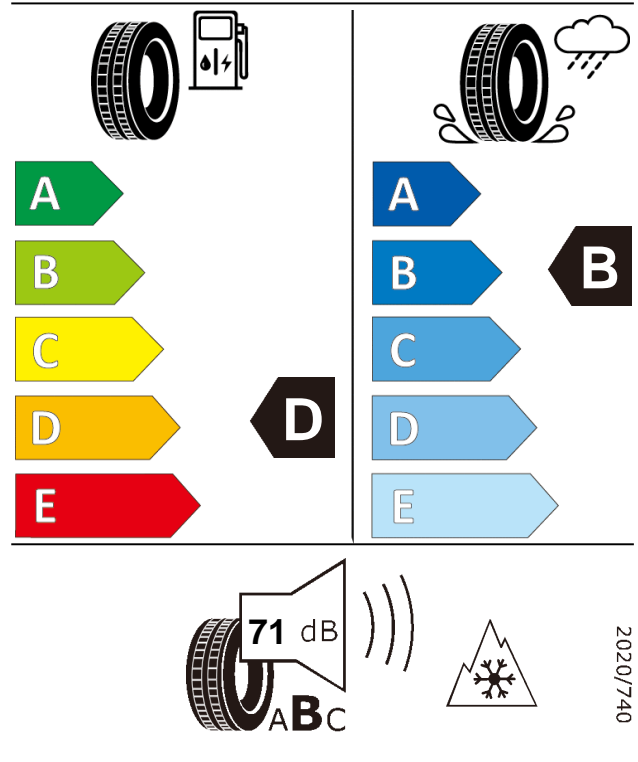

Product information sheet

Delegated Regulation (EU) 2020/740

Supplier name or trademark		GT RADIAL	
Commercial name or trade designation		4Seasons	
Tyre type identifier	Tyre class	A4206	C1
Tyre size designation		155/65R14	
Speed category symbol		T	
Load-capacity index		75	
Fuel efficiency class		D	
Wet grip class		B	
External rolling noise class	External rolling noise value	B	71 dB
Tyre for use in severe snow conditions		YES	
Ice tyre		NO	
Load version		SL	
Date of start of production		05/21	
Date of end of production		-	
Supplier's address	Public Contact, Giti Tire Deutschland GmbH Hollerithallee 18a 30419 Hannover Germany		
Additional information	info in english		
EPREL number	981236		
EPREL URL	https://eprel.ec.europa.eu/qr/981236		

4Seasons

155/65R14

75T

ENERG

GT RADIAL

A4206

155/65R14 75 T

C1

2020/740