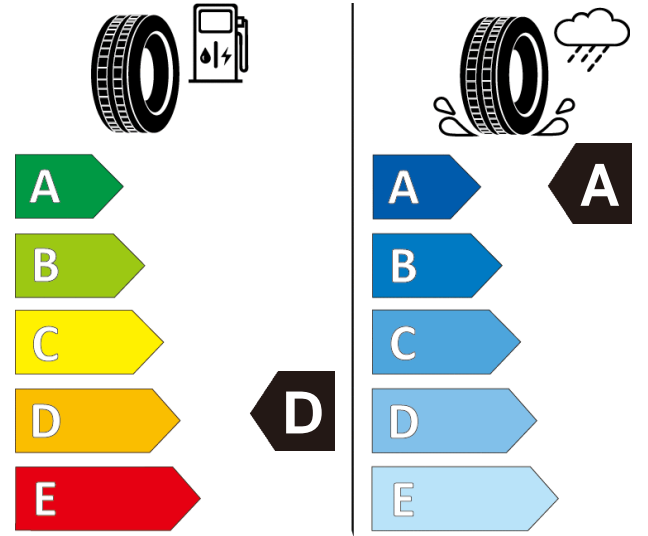

Product information sheet

Delegated Regulation (EU) 2020/740

Supplier name or trademark		Giti Tire	
Commercial name or trade designation		GitiSport S2	
Tyre type identifier	Tyre class	A4145	C1
Tyre size designation		205/40R17	
Speed category symbol		Y	
Load-capacity index		84	
Fuel efficiency class		D	
Wet grip class		A	
External rolling noise class	External rolling noise value	B	70 dB
Tyre for use in severe snow conditions		NO	
Ice tyre		NO	
Load version		XL	
Date of start of production		29/20	
Date of end of production		-	
Supplier's address		Public Contact, Giti Tire Deutschland GmbH Hollerithallee 18a 30419 Hannover Germany	
Additional information		info in english	

GitiSport S2

205/40R17

84Y

ENERG

Giti Tire

A4145

205/40R17 84 Y XL

C1