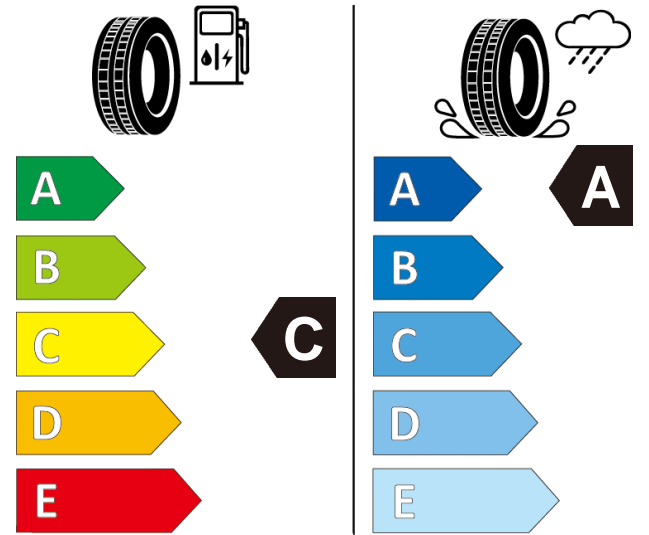

## Product information sheet

Delegated Regulation (EU) 2020/740

Supplier name or trademark		Giti Tire	
Commercial name or trade designation		GitiSynergy H2	
Tyre type identifier	Tyre class	A4128	C1
Tyre size designation		235/55R17	
Speed category symbol		V	
Load-capacity index		99	
Fuel efficiency class		C	
Wet grip class		A	
External rolling noise class	External rolling noise value	B	71 dB
Tyre for use in severe snow conditions		NO	
Ice tyre		NO	
Load version		SL	
Date of start of production		26/20	
Date of end of production		-	
Supplier's address		Public Contact, Giti Tire Deutschland GmbH Hollerithallee 18a 30419 Hannover Germany	
Additional information		info in english	

# ENERG

Giti Tire

A4128

235/55R17 99 V

C1

2020/740