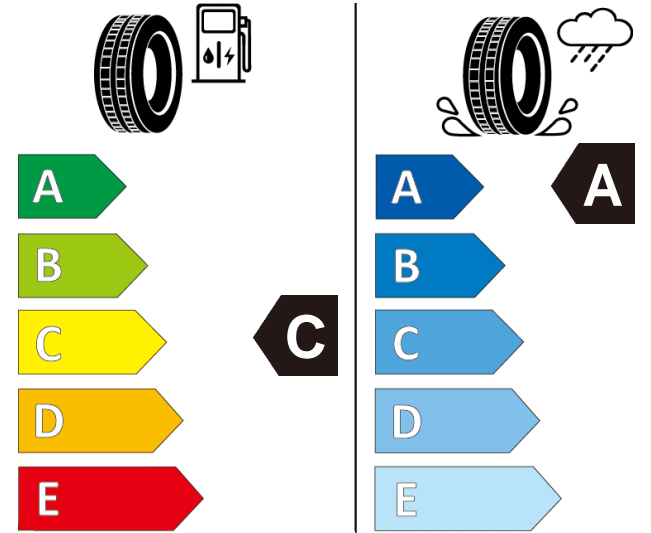

Product information sheet

Delegated Regulation (EU) 2020/740

Supplier name or trademark		Giti Tire	
Commercial name or trade designation		GitiSynergy H2	
Tyre type identifier	Tyre class	A4120	C1
Tyre size designation		215/65R16	
Speed category symbol		H	
Load-capacity index		98	
Fuel efficiency class		C	
Wet grip class		A	
External rolling noise class	External rolling noise value	B	71 dB
Tyre for use in severe snow conditions		NO	
Ice tyre		NO	
Load version		SL	
Date of start of production		26/20	
Date of end of production		-	
Supplier's address		Public Contact, Giti Tire Deutschland GmbH Hollerithallee 18a 30419 Hannover Germany	
Additional information		info in english	

GitiSynergy H2

215/65R16

98H

ENERG

Giti Tire

A4120

215/65R16 98 H

C1

2020/740