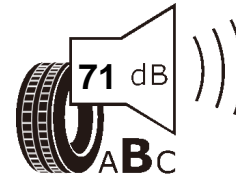

GitiSynergy H2

215/65R16

98H

ENERG

Giti Tire

A4120

215/65R16 98 H

C1