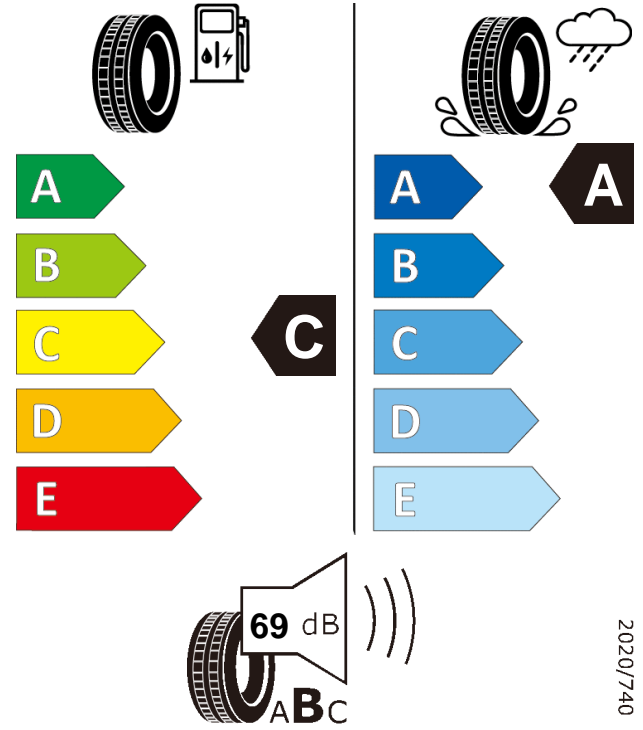

Product information sheet

Delegated Regulation (EU) 2020/740

Supplier name or trademark	GT RADIAL		
Commercial name or trade designation	FE2		
Tyre type identifier	Tyre class	A4114	C1
Tyre size designation	235/55R17		
Speed category symbol	V		
Load-capacity index	99		
Fuel efficiency class	C		
Wet grip class	A		
External rolling noise class	External rolling noise value	B	69 dB
Tyre for use in severe snow conditions	NO		
Ice tyre	NO		
Load version	SL		
Date of start of production	26/20		
Date of end of production	-		
Supplier's address	Public Contact, Giti Tire Deutschland GmbH Hollerithallee 18a 30419 Hannover Germany		
Additional information	info in english		
EPREL number	898353		
EPREL URL	https://eprel.ec.europa.eu/qr/898353		

FE2
235/55R17
99V

ENERG

GT RADIAL
235/55R17 99 V

A4114
C1

2020/740