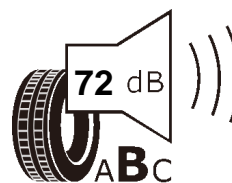

Product information sheet

Delegated Regulation (EU) 2020/740

Supplier name or trademark		GT RADIAL	
Commercial name or trade designation		4Seasons	
Tyre type identifier	Tyre class	A4065	C1
Tyre size designation		235/55R17	
Speed category symbol		V	
Load-capacity index		103	
Fuel efficiency class		C	
Wet grip class		B	
External rolling noise class	External rolling noise value	B	72 dB
Tyre for use in severe snow conditions		YES	
Ice tyre		NO	
Load version		XL	
Date of start of production		23/20	
Date of end of production		-	
Supplier's address	Public Contact, Giti Tire Deutschland GmbH Hollerithallee 18a 30419 Hannover Germany		
Additional information	info in english		
EPREL number	898337		
EPREL URL	https://eprel.ec.europa.eu/qr/898337		

4Seasons

235/55R17

103V

ENERG

GT RADIAL

A4065

235/55R17 103 V XL

C1

2020/740