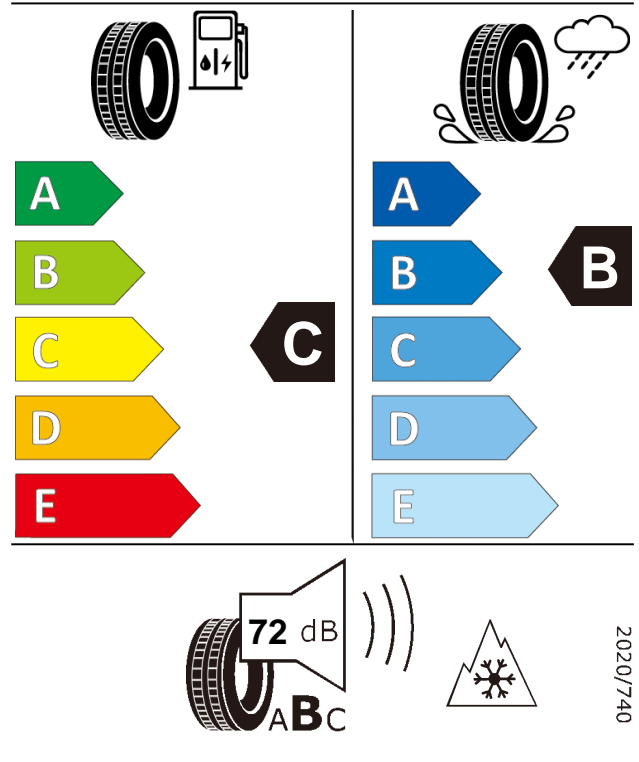

## Product information sheet

Delegated Regulation (EU) 2020/740

Supplier name or trademark		GT RADIAL	
Commercial name or trade designation		4Seasons	
Tyre type identifier	Tyre class	A4065	C1
Tyre size designation		235/55R17	
Speed category symbol		V	
Load-capacity index		103	
Fuel efficiency class		C	
Wet grip class		B	
External rolling noise class	External rolling noise value	B	72 dB
Tyre for use in severe snow conditions		YES	
Ice tyre		NO	
Load version		XL	
Date of start of production		23/20	
Date of end of production		-	
Supplier's address	Public Contact, Giti Tire Deutschland GmbH Hollerithallee 18a 30419 Hannover Germany		
Additional information	info in english		
EPREL number	898337		
EPREL URL	<a href="https://eprel.ec.europa.eu/qr/898337">https://eprel.ec.europa.eu/qr/898337</a>		

# ENERG

GT RADIAL

A4065

235/55R17 103 V XL

C1

2020/740