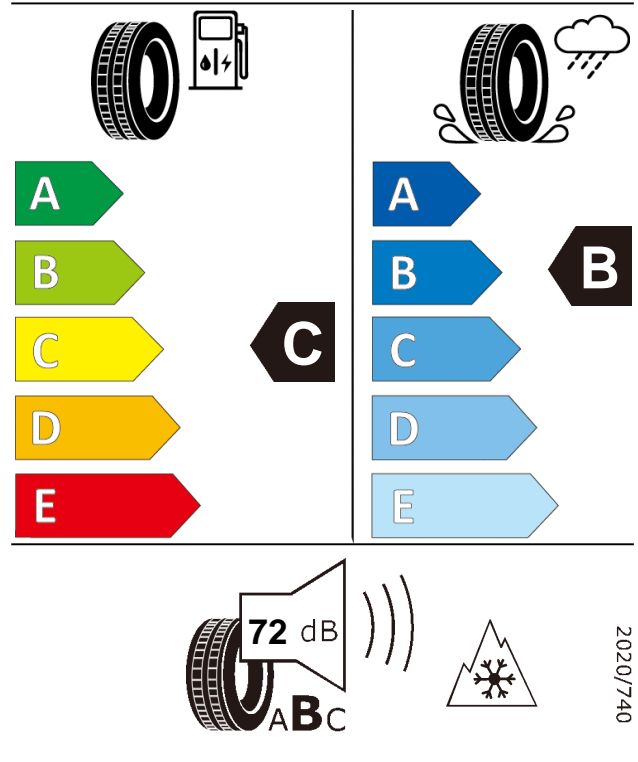

## Product information sheet

Delegated Regulation (EU) 2020/740

Supplier name or trademark		GT RADIAL	
Commercial name or trade designation		4Seasons	
Tyre type identifier	Tyre class	A4059	C1
Tyre size designation		215/55R16	
Speed category symbol		V	
Load-capacity index		97	
Fuel efficiency class		C	
Wet grip class		B	
External rolling noise class	External rolling noise value	B	72 dB
Tyre for use in severe snow conditions		YES	
Ice tyre		NO	
Load version		XL	
Date of start of production		21/20	
Date of end of production		-	
Supplier's address	Public Contact, Giti Tire Deutschland GmbH Hollerithallee 18a 30419 Hannover Germany		
Additional information	info in english		
EPREL number	898331		
EPREL URL	<a href="https://eprel.ec.europa.eu/qr/898331">https://eprel.ec.europa.eu/qr/898331</a>		

# ENERG

GT RADIAL

A4059

215/55R16 97 V XL

C1

2020/740