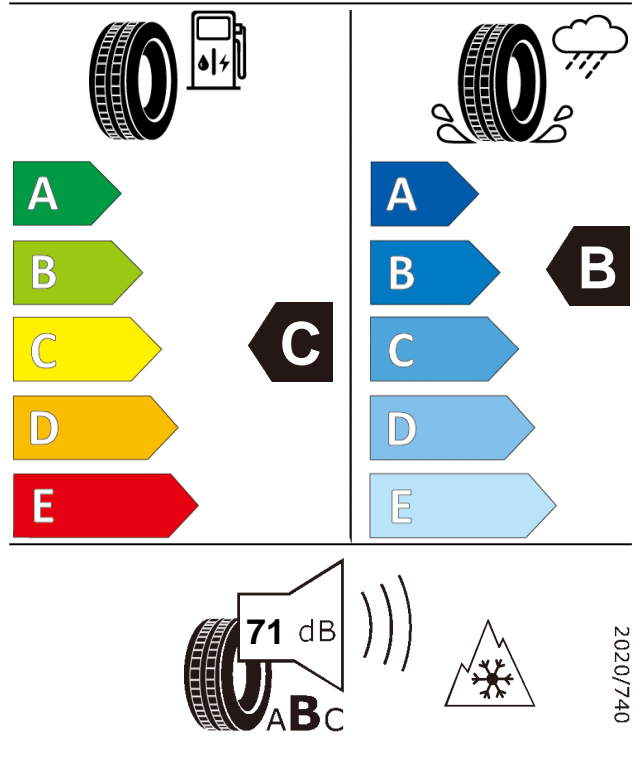

Product information sheet

Delegated Regulation (EU) 2020/740

Supplier name or trademark		GT RADIAL	
Commercial name or trade designation		4Seasons	
Tyre type identifier	Tyre class	A4045	C1
Tyre size designation		175/65R14	
Speed category symbol		T	
Load-capacity index		86	
Fuel efficiency class		C	
Wet grip class		B	
External rolling noise class	External rolling noise value	B	71 dB
Tyre for use in severe snow conditions		YES	
Ice tyre		NO	
Load version		XL	
Date of start of production		21/20	
Date of end of production		-	
Supplier's address	Public Contact, Giti Tire Deutschland GmbH Hollerithallee 18a 30419 Hannover Germany		
Additional information	info in english		
EPREL number	898317		
EPREL URL	https://eprel.ec.europa.eu/qr/898317		

4Seasons

175/65R14

86T

ENERG

GT RADIAL

A4045

175/65R14 86 T XL

C1

2020/740