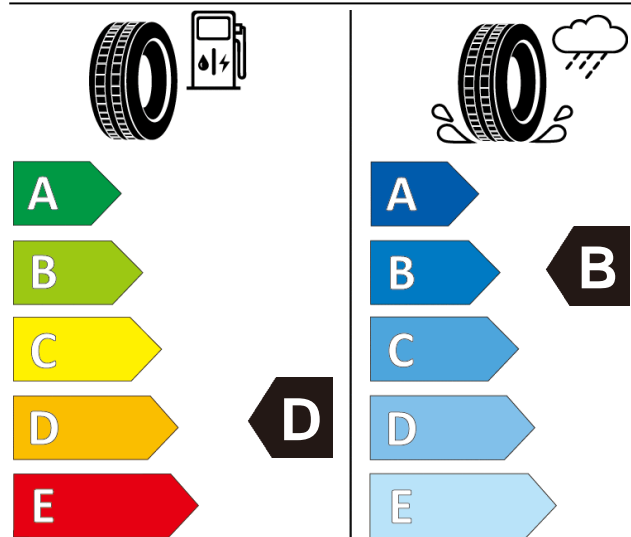

## Product information sheet

Delegated Regulation (EU) 2020/740

Supplier name or trademark		GT RADIAL	
Commercial name or trade designation		FE1 City	
Tyre type identifier	Tyre class	A3920	C1
Tyre size designation		185/70R14	
Speed category symbol		H	
Load-capacity index		88	
Fuel efficiency class		D	
Wet grip class		B	
External rolling noise class	External rolling noise value	B	69 dB
Tyre for use in severe snow conditions		NO	
Ice tyre		NO	
Load version		SL	
Date of start of production		48/19	
Date of end of production		-	
Supplier's address	Public Contact, Giti Tire Deutschland GmbH Hollerithallee 18a 30419 Hannover Germany		
Additional information	info in english		
EPREL number	898283		
EPREL URL	<a href="https://eprel.ec.europa.eu/qr/898283">https://eprel.ec.europa.eu/qr/898283</a>		

**FE1 City**  
**185/70R14**  
**88H**

**ENERG**

GT RADIAL

A3920

185/70R14 88 H

C1

2020/740