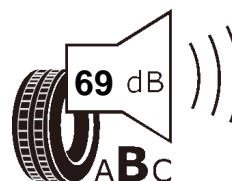

Product information sheet

Delegated Regulation (EU) 2020/740

Supplier name or trademark		GT RADIAL	
Commercial name or trade designation		FE1 City	
Tyre type identifier	Tyre class	A3920	C1
Tyre size designation		185/70R14	
Speed category symbol		H	
Load-capacity index		88	
Fuel efficiency class		D	
Wet grip class		B	
External rolling noise class	External rolling noise value	B	69 dB
Tyre for use in severe snow conditions		NO	
Ice tyre		NO	
Load version		SL	
Date of start of production		48/19	
Date of end of production		-	
Supplier's address	Public Contact, Giti Tire Deutschland GmbH Hollerithallee 18a 30419 Hannover Germany		
Additional information	info in english		
EPREL number	898283		
EPREL URL	https://eprel.ec.europa.eu/qr/898283		

FE1 City
185/70R14
88H

ENERG

GT RADIAL

A3920

185/70R14 88 H

C1

2020/740