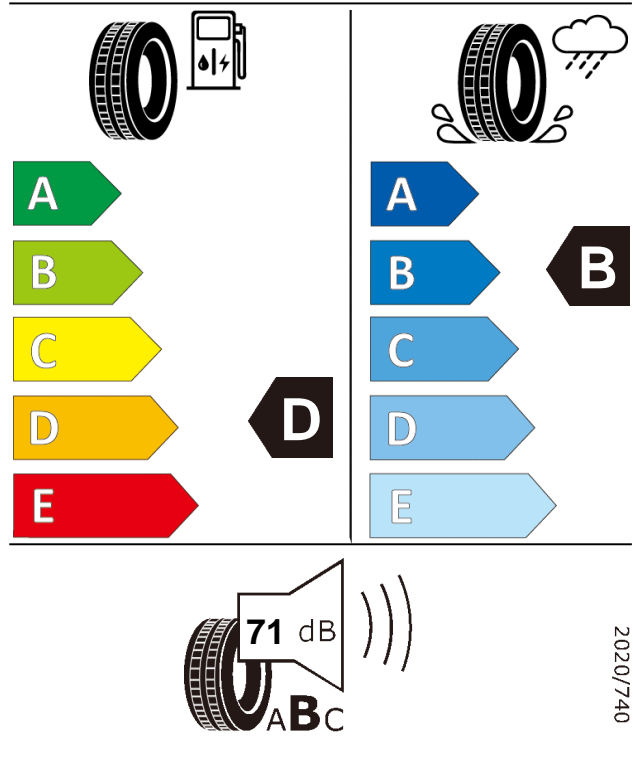

## Product information sheet

Delegated Regulation (EU) 2020/740

Supplier name or trademark		GT RADIAL	
Commercial name or trade designation		FE1 City	
Tyre type identifier	Tyre class	A3919	C1
Tyre size designation		155/65R14	
Speed category symbol		T	
Load-capacity index		79	
Fuel efficiency class		D	
Wet grip class		B	
External rolling noise class	External rolling noise value	B	71 dB
Tyre for use in severe snow conditions		NO	
Ice tyre		NO	
Load version		XL	
Date of start of production		47/19	
Date of end of production		-	
Supplier's address	Public Contact, Giti Tire Deutschland GmbH Hollerithallee 18a 30419 Hannover Germany		
Additional information	info in english		
EPREL number	898282		
EPREL URL	<a href="https://eprel.ec.europa.eu/qr/898282">https://eprel.ec.europa.eu/qr/898282</a>		

**FE1 City**  
**155/65R14**  
**79T**

**ENERG**

GT RADIAL

A3919

155/65R14 79 T XL

C1

2020/740