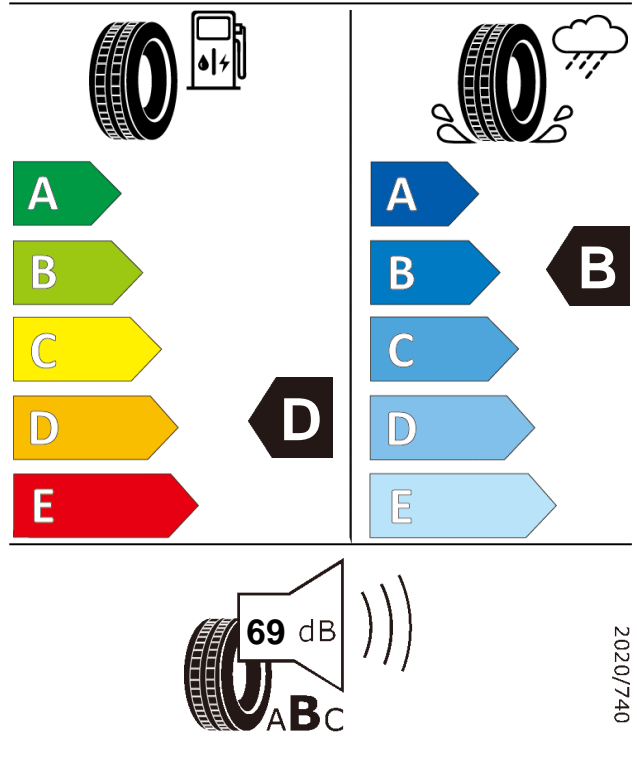

Product information sheet

Delegated Regulation (EU) 2020/740

Supplier name or trademark		GT RADIAL	
Commercial name or trade designation		FE1 City	
Tyre type identifier	Tyre class	A3918	C1
Tyre size designation		185/65R14	
Speed category symbol		H	
Load-capacity index		86	
Fuel efficiency class		D	
Wet grip class		B	
External rolling noise class	External rolling noise value	B	69 dB
Tyre for use in severe snow conditions		NO	
Ice tyre		NO	
Load version		SL	
Date of start of production		49/19	
Date of end of production		-	
Supplier's address	Public Contact, Giti Tire Deutschland GmbH Hollerithallee 18a 30419 Hannover Germany		
Additional information	info in english		
EPREL number	898281		
EPREL URL	https://eprel.ec.europa.eu/qr/898281		

FE1 City
185/65R14
86H

ENERG

GT RADIAL

A3918

185/65R14 86 H

C1

2020/740