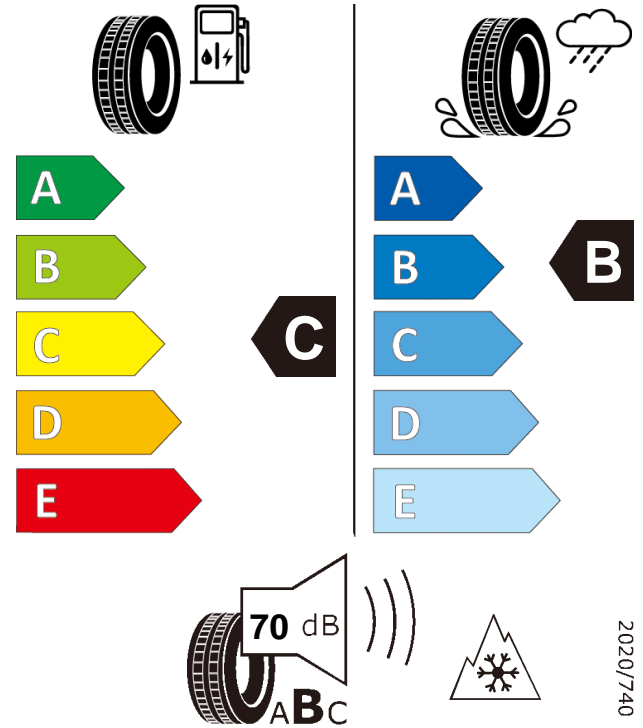

# Product information sheet

Delegated Regulation (EU) 2020/740

Supplier name or trademark	Giti Tire		
Commercial name or trade designation	GitiAllSeason AS1		
Tyre type identifier	Tyre class	A3851	C1
Tyre size designation	215/60R17		
Speed category symbol	V		
Load-capacity index	100		
Fuel efficiency class	C		
Wet grip class	B		
External rolling noise class	External rolling noise value	B	70 dB
Tyre for use in severe snow conditions	YES		
Ice tyre	NO		
Load version	XL		
Date of start of production	48/19		
Date of end of production	-		
Supplier's address	Public Contact, Giti Tire Deutschland GmbH Hollerithallee 18a 30419 Hannover Germany		
Additional information	info in english		
EPREL number	472578		
EPREL URL	<a href="https://eprel.ec.europa.eu/qr/472578">https://eprel.ec.europa.eu/qr/472578</a>		

## GitiAllSeason AS1 215/60R17 100V

Giti Tire  
215/60R17 100 V XL

A3851  
C1

2020/740