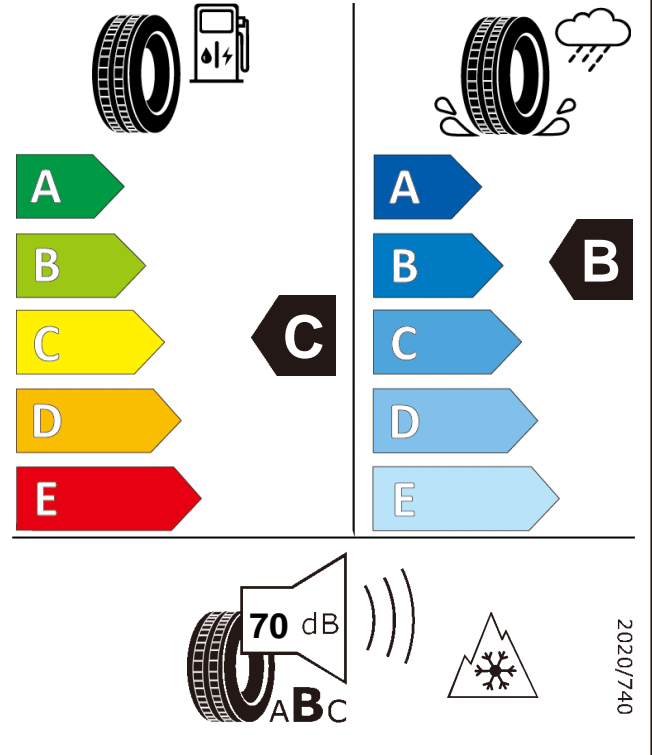

## Product information sheet

Delegated Regulation (EU) 2020/740

Supplier name or trademark		Giti Tire	
Commercial name or trade designation		GitiAllSeason AS1	
Tyre type identifier	Tyre class	A3850	C1
Tyre size designation		205/55R17	
Speed category symbol		W	
Load-capacity index		95	
Fuel efficiency class		C	
Wet grip class		B	
External rolling noise class	External rolling noise value	B	70 dB
Tyre for use in severe snow conditions		YES	
Ice tyre		NO	
Load version		XL	
Date of start of production		48/19	
Date of end of production		-	
Supplier's address	Public Contact, Giti Tire Deutschland GmbH Hollerithallee 18a 30419 Hannover Germany		
Additional information	info in english		

# ENERG

Giti Tire

A3850

205/55R17 95 W XL

C1

2020/740