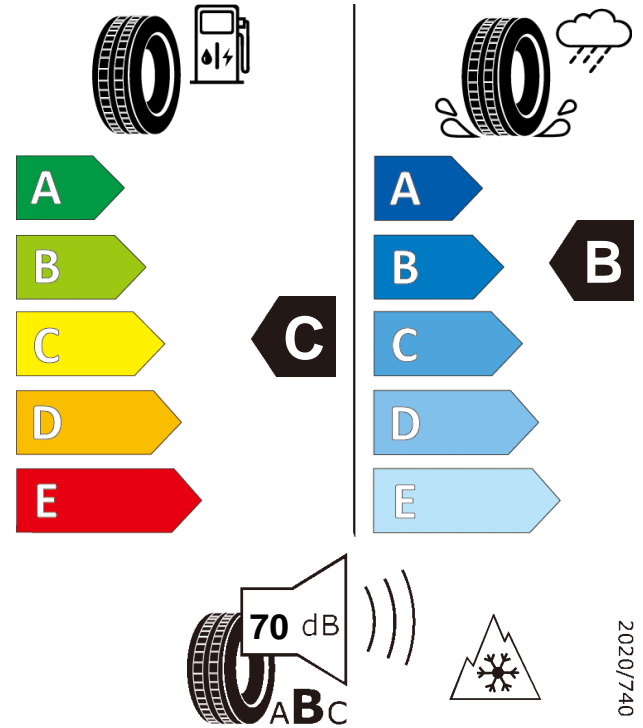

Product information sheet

Delegated Regulation (EU) 2020/740

Supplier name or trademark	Giti Tire		
Commercial name or trade designation	GitiAllSeason AS1		
Tyre type identifier	Tyre class	A3848	C1
Tyre size designation	215/65R16		
Speed category symbol	V		
Load-capacity index	102		
Fuel efficiency class	C		
Wet grip class	B		
External rolling noise class	External rolling noise value	B	70 dB
Tyre for use in severe snow conditions	YES		
Ice tyre	NO		
Load version	XL		
Date of start of production	48/19		
Date of end of production	-		
Supplier's address	Public Contact, Giti Tire Deutschland GmbH Hollerithallee 18a 30419 Hannover Germany		
Additional information	info in english		
EPREL number	472575		
EPREL URL	https://eprel.ec.europa.eu/qr/472575		

GitiAllSeason AS1 215/65R16 102V

Giti Tire
215/65R16 102 V XL

A3848
C1

2020/740