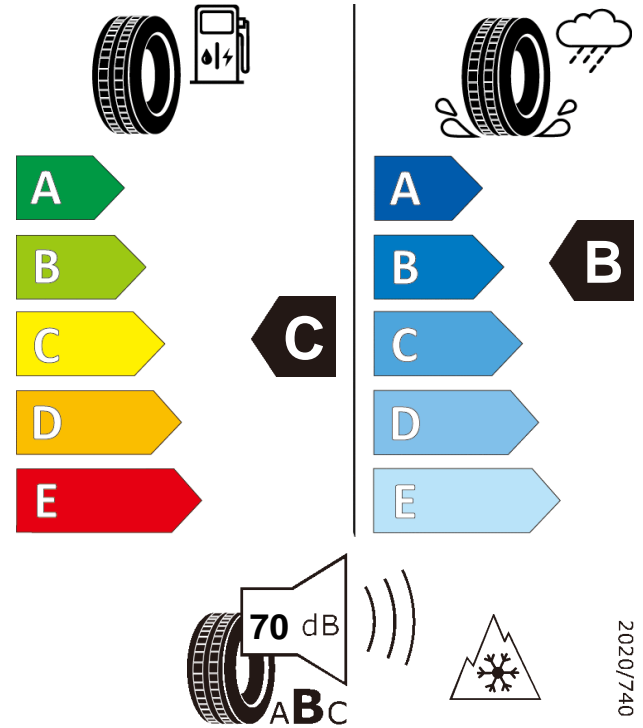

## GitiAllSeason AS1

235/55R17

103V

Supplier name or trademark	Giti Tire		
Commercial name or trade designation	GitiAllSeason AS1		
Tyre type identifier	Tyre class	A3845	C1
Tyre size designation	235/55R17		
Speed category symbol	V		
Load-capacity index	103		
Fuel efficiency class	C		
Wet grip class	B		
External rolling noise class	External rolling noise value	B	70 dB
Tyre for use in severe snow conditions	YES		
Ice tyre	NO		
Load version	XL		
Date of start of production	48/19		
Date of end of production	-		
Supplier's address	Public Contact, Giti Tire Deutschland GmbH Hollerithallee 18a 30419 Hannover Germany		
Additional information	info in english		
EPREL number	472572		
EPREL URL	<a href="https://eprel.ec.europa.eu/qr/472572">https://eprel.ec.europa.eu/qr/472572</a>		

Giti Tire  
235/55R17 103 V XL

A3845  
C1

2020/740