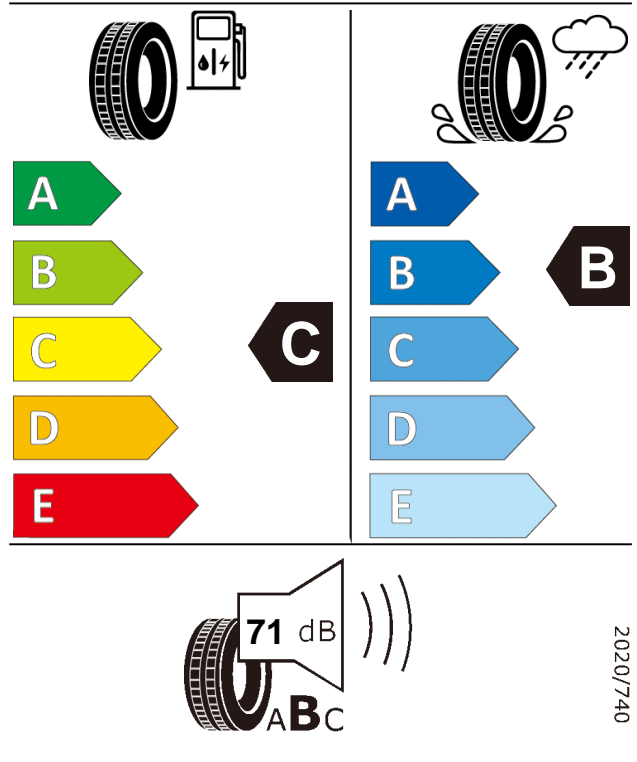

Product information sheet

Delegated Regulation (EU) 2020/740

Supplier name or trademark		GT RADIAL	
Commercial name or trade designation		CHAMPIRO FE1	
Tyre type identifier	Tyre class	A3826	C1
Tyre size designation		185/65R15	
Speed category symbol		T	
Load-capacity index		92	
Fuel efficiency class		C	
Wet grip class		B	
External rolling noise class	External rolling noise value	B	71 dB
Tyre for use in severe snow conditions		NO	
Ice tyre		NO	
Load version		XL	
Date of start of production		26/19	
Date of end of production		-	
Supplier's address	Public Contact, Giti Tire Deutschland GmbH Hollerithallee 18a 30419 Hannover Germany		
Additional information	info in english		
EPREL number	898271		
EPREL URL	https://eprel.ec.europa.eu/qr/898271		

CHAMPIRO FE1

185/65R15

92T

ENERG

GT RADIAL

A3826

185/65R15 92 T XL

C1