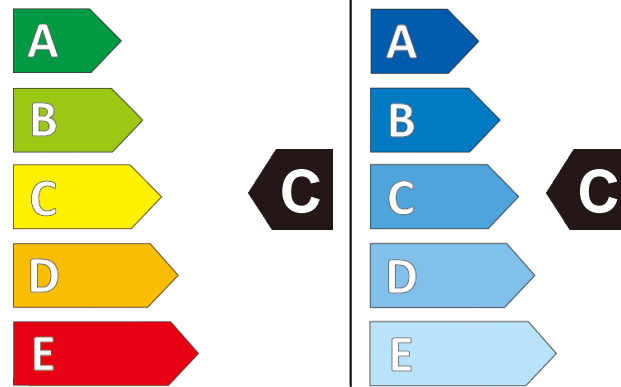

Product information sheet

Delegated Regulation (EU) 2020/740

Supplier name or trademark		GT RADIAL	
Commercial name or trade designation		MAXMILER AllSeason	
Tyre type identifier	Tyre class	A3736	C2
Tyre size designation		215/70R15C	
Speed category symbol		R	
Load-capacity index (for single mounting)		109	
Load-capacity index (for dual mounting)		107	
Fuel efficiency class		C	
Wet grip class		C	
External rolling noise class	External rolling noise value	B	71 dB
Tyre for use in severe snow conditions		YES	
Load-capacity index for Additional Service Description (for single mounting)		-	
Load-capacity index for Additional Service Description (for dual mounting)		-	
Speed category symbol (for Additional Service Description)		-	
Date of start of production		04/19	
Date of end of production		-	
Supplier's address		Public Contact, Giti Tire Deutschland GmbH Hollerithallee 18a 30419 Hannover Germany	
Additional information		info in english	
EPREL number		898258	
EPREL URL		https://eprel.ec.europa.eu/qr/898258	

MAXMILER AllSeason 215/70R15C 109/107R

ENERG

GT RADIAL

A3736

215/70R15C 109/107 R

C2

2020/740