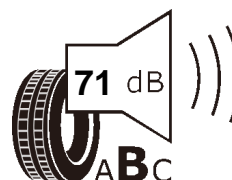

Product information sheet

Delegated Regulation (EU) 2020/740

Supplier name or trademark		GT RADIAL	
Commercial name or trade designation		MAXMILER AllSeason	
Tyre type identifier	Tyre class	A3736	C2
Tyre size designation		215/70R15C	
Speed category symbol		R	
Load-capacity index (for single mounting)		109	
Load-capacity index (for dual mounting)		107	
Fuel efficiency class		C	
Wet grip class		C	
External rolling noise class	External rolling noise value	B	71 dB
Tyre for use in severe snow conditions		YES	
Load-capacity index for Additional Service Description (for single mounting)		-	
Load-capacity index for Additional Service Description (for dual mounting)		-	
Speed category symbol (for Additional Service Description)		-	
Date of start of production		04/19	
Date of end of production		-	
Supplier's address		Public Contact, Giti Tire Deutschland GmbH Hollerithallee 18a 30419 Hannover Germany	
Additional information		info in english	
EPREL number		898258	
EPREL URL		https://eprel.ec.europa.eu/qr/898258	

MAXMILER AllSeason 215/70R15C 109/107R

ENERG

GT RADIAL

A3736

215/70R15C 109/107 R

C2

2020/740