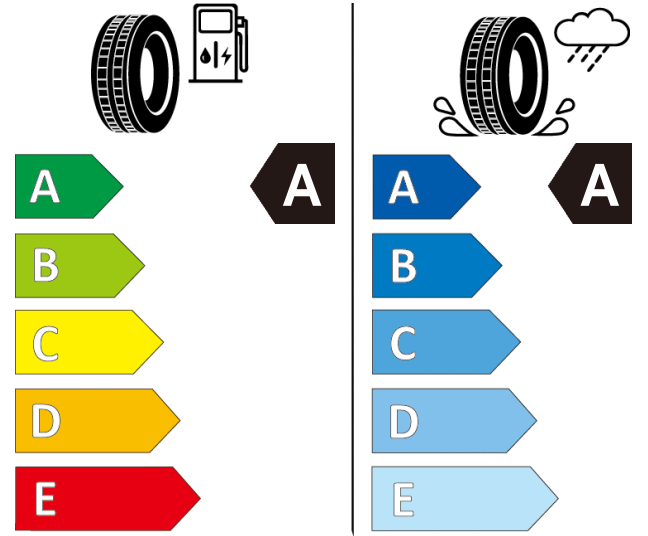

Product information sheet

Delegated Regulation (EU) 2020/740

Supplier name or trademark		Giti Tire	
Commercial name or trade designation		GitiSynergy H2	
Tyre type identifier	Tyre class	A3675	C1
Tyre size designation		215/55R17	
Speed category symbol		H	
Load-capacity index		98	
Fuel efficiency class		A	
Wet grip class		A	
External rolling noise class	External rolling noise value	A	69 dB
Tyre for use in severe snow conditions		NO	
Ice tyre		NO	
Load version		XL	
Date of start of production		04/20	
Date of end of production		-	
Supplier's address		Public Contact, Giti Tire Deutschland GmbH Hollerithallee 18a 30419 Hannover Germany	
Additional information		info in english	

GitiSynergy H2

215/55R17

98H

ENERG

Giti Tire

A3675

215/55R17 98 H XL

C1