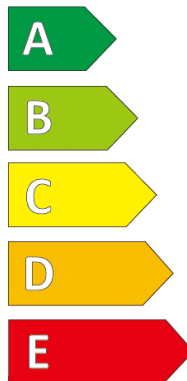

Product information sheet

Delegated Regulation (EU) 2020/740

Supplier name or trademark		GT RADIAL	
Commercial name or trade designation		MAXMILER WT2 CARGO	
Tyre type identifier	Tyre class	A3386	C2
Tyre size designation		185/75R16C	
Speed category symbol		R	
Load-capacity index (for single mounting)		104	
Load-capacity index (for dual mounting)		102	
Fuel efficiency class		D	
Wet grip class		C	
External rolling noise class	External rolling noise value	B	71 dB
Tyre for use in severe snow conditions		YES	
Load-capacity index for Additional Service Description (for single mounting)		-	
Load-capacity index for Additional Service Description (for dual mounting)		-	
Speed category symbol (for Additional Service Description)		-	
Date of start of production		17/17	
Date of end of production		-	
Supplier's address	Public Contact, Giti Tire Deutschland GmbH Hollerithallee 18a 30419 Hannover Germany		
Additional information	info in english		
EPREL number	898220		
EPREL URL	https://eprel.ec.europa.eu/qr/898220		

MAXMILER WT2 CARGO

185/75R16C

104/102R

ENERG

GT RADIAL

A3386

185/75R16C 104/102 R

C2