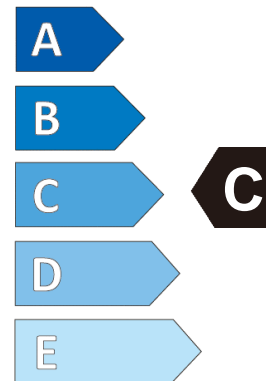

Product information sheet

Delegated Regulation (EU) 2020/740

Supplier name or trademark		GT RADIAL	
Commercial name or trade designation		MAXMILER WT2 CARGO	
Tyre type identifier	Tyre class	A3386	C2
Tyre size designation		185/75R16C	
Speed category symbol		R	
Load-capacity index (for single mounting)		104	
Load-capacity index (for dual mounting)		102	
Fuel efficiency class		D	
Wet grip class		C	
External rolling noise class	External rolling noise value	B	71 dB
Tyre for use in severe snow conditions		YES	
Load-capacity index for Additional Service Description (for single mounting)		-	
Load-capacity index for Additional Service Description (for dual mounting)		-	
Speed category symbol (for Additional Service Description)		-	
Date of start of production		17/17	
Date of end of production		-	
Supplier's address	Public Contact, Giti Tire Deutschland GmbH Hollerithallee 18a 30419 Hannover Germany		
Additional information	info in english		
EPREL number	898220		
EPREL URL	https://eprel.ec.europa.eu/qr/898220		

MAXMILER WT2 CARGO

185/75R16C

104/102R

ENERG

GT RADIAL

A3386

185/75R16C 104/102 R

C2

2020/740