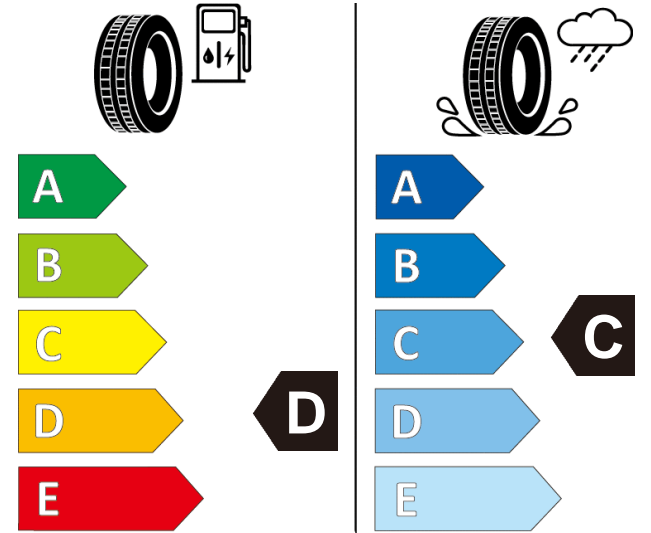

Product information sheet

Delegated Regulation (EU) 2020/740

Supplier name or trademark		Giti Tire	
Commercial name or trade designation		GitiControl 288	
Tyre type identifier	Tyre class	A3224	C1
Tyre size designation		225/45RF18	
Speed category symbol		W	
Load-capacity index		95	
Fuel efficiency class		D	
Wet grip class		C	
External rolling noise class	External rolling noise value	B	72 dB
Tyre for use in severe snow conditions		NO	
Ice tyre		NO	
Load version		XL	
Date of start of production		24/20	
Date of end of production		-	
Supplier's address		Public Contact, Giti Tire Deutschland GmbH Hollerithallee 18a 30419 Hannover Germany	
Additional information		info in english	

GitiControl 288

225/45RF18

95W

ENERG

Giti Tire

A3224

225/45RF18 95 W XL

C1