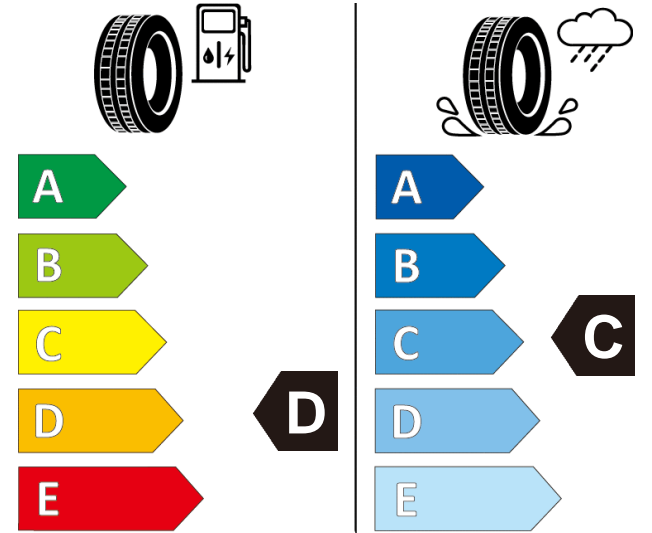

Product information sheet

Delegated Regulation (EU) 2020/740

Supplier name or trademark		Giti Tire	
Commercial name or trade designation		GitiControl 288	
Tyre type identifier	Tyre class	A3222	C1
Tyre size designation		225/50RF17	
Speed category symbol		W	
Load-capacity index		98	
Fuel efficiency class		D	
Wet grip class		C	
External rolling noise class	External rolling noise value	B	72 dB
Tyre for use in severe snow conditions		NO	
Ice tyre		NO	
Load version		XL	
Date of start of production		49/17	
Date of end of production		-	
Supplier's address		Public Contact, Giti Tire Deutschland GmbH Hollerithallee 18a 30419 Hannover Germany	
Additional information		info in english	

GitiControl 288

225/50RF17

98W

ENERG

Giti Tire

A3222

225/50RF17 98 W XL

C1

2020/740