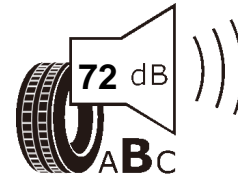

GitiControl 288

225/50RF17

98W

ENERG

Giti Tire

A3222

225/50RF17 98 W XL

C1