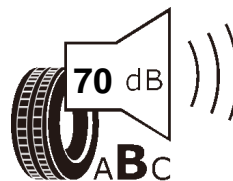

Product information sheet

Delegated Regulation (EU) 2020/740

Supplier name or trademark		GT RADIAL	
Commercial name or trade designation		WINTERPRO2	
Tyre type identifier	Tyre class	A3197	C1
Tyre size designation		215/55R17	
Speed category symbol		V	
Load-capacity index		98	
Fuel efficiency class		D	
Wet grip class		B	
External rolling noise class	External rolling noise value	B	70 dB
Tyre for use in severe snow conditions		YES	
Ice tyre		NO	
Load version		XL	
Date of start of production		15/17	
Date of end of production		-	
Supplier's address	Public Contact, Giti Tire Deutschland GmbH Hollerithallee 18a 30419 Hannover Germany		
Additional information	info in english		
EPREL number	898191		
EPREL URL	https://eprel.ec.europa.eu/qr/898191		

WINTERPRO2

215/55R17

98V

ENERG

GT RADIAL

A3197

215/55R17 98 V XL

C1

2020/740