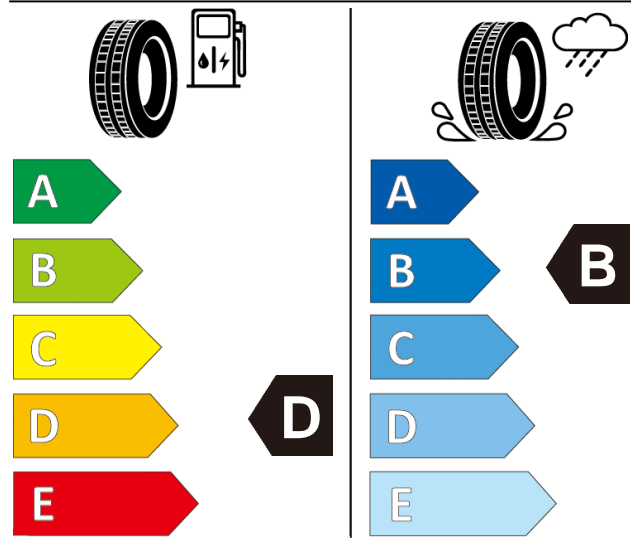

Product information sheet

Delegated Regulation (EU) 2020/740

Supplier name or trademark		GT RADIAL	
Commercial name or trade designation		WINTERPRO2	
Tyre type identifier	Tyre class	A3197	C1
Tyre size designation		215/55R17	
Speed category symbol		V	
Load-capacity index		98	
Fuel efficiency class		D	
Wet grip class		B	
External rolling noise class	External rolling noise value	B	70 dB
Tyre for use in severe snow conditions		YES	
Ice tyre		NO	
Load version		XL	
Date of start of production		15/17	
Date of end of production		-	
Supplier's address	Public Contact, Giti Tire Deutschland GmbH Hollerithallee 18a 30419 Hannover Germany		
Additional information	info in english		
EPREL number	898191		
EPREL URL	https://eprel.ec.europa.eu/qr/898191		

WINTERPRO2

215/55R17

98V

ENERG

GT RADIAL

A3197

215/55R17 98 V XL

C1