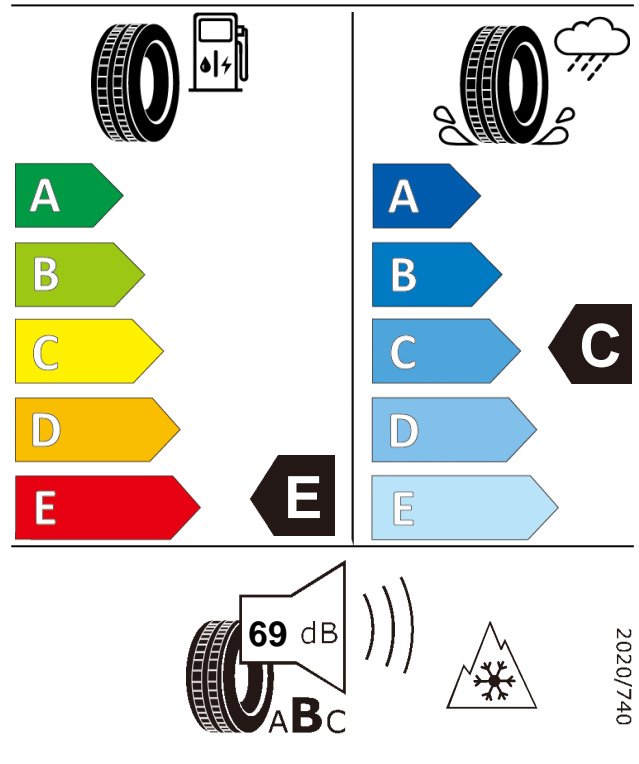

Product information sheet

Delegated Regulation (EU) 2020/740

Supplier name or trademark		GT RADIAL	
Commercial name or trade designation		WINTERPRO2	
Tyre type identifier	Tyre class	A3186	C1
Tyre size designation		155/70R13	
Speed category symbol		T	
Load-capacity index		75	
Fuel efficiency class		E	
Wet grip class		C	
External rolling noise class	External rolling noise value	B	69 dB
Tyre for use in severe snow conditions		YES	
Ice tyre		NO	
Load version		SL	
Date of start of production		14/17	
Date of end of production		-	
Supplier's address	Public Contact, Giti Tire Deutschland GmbH Hollerithallee 18a 30419 Hannover Germany		
Additional information	info in english		
EPREL number	898180		
EPREL URL	https://eprel.ec.europa.eu/qr/898180		

WINTERPRO2

155/70R13

75T

ENERG

GT RADIAL

A3186

155/70R13 75 T

C1

2020/740