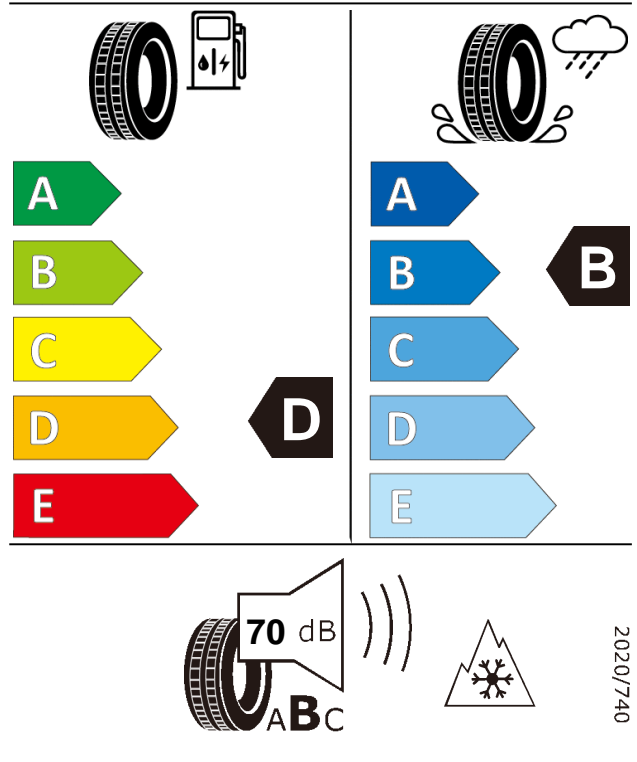

Product information sheet

Delegated Regulation (EU) 2020/740

Supplier name or trademark		GT RADIAL	
Commercial name or trade designation		WINTERPRO2	
Tyre type identifier	Tyre class	A3176	C1
Tyre size designation		205/60R16	
Speed category symbol		H	
Load-capacity index		96	
Fuel efficiency class		D	
Wet grip class		B	
External rolling noise class	External rolling noise value	B	70 dB
Tyre for use in severe snow conditions		YES	
Ice tyre		NO	
Load version		XL	
Date of start of production		15/17	
Date of end of production		-	
Supplier's address	Public Contact, Giti Tire Deutschland GmbH Hollerithallee 18a 30419 Hannover Germany		
Additional information	info in english		
EPREL number	898170		
EPREL URL	https://eprel.ec.europa.eu/qr/898170		

WINTERPRO2

205/60R16

96H

ENERG

GT RADIAL

A3176

205/60R16 96 H XL

C1