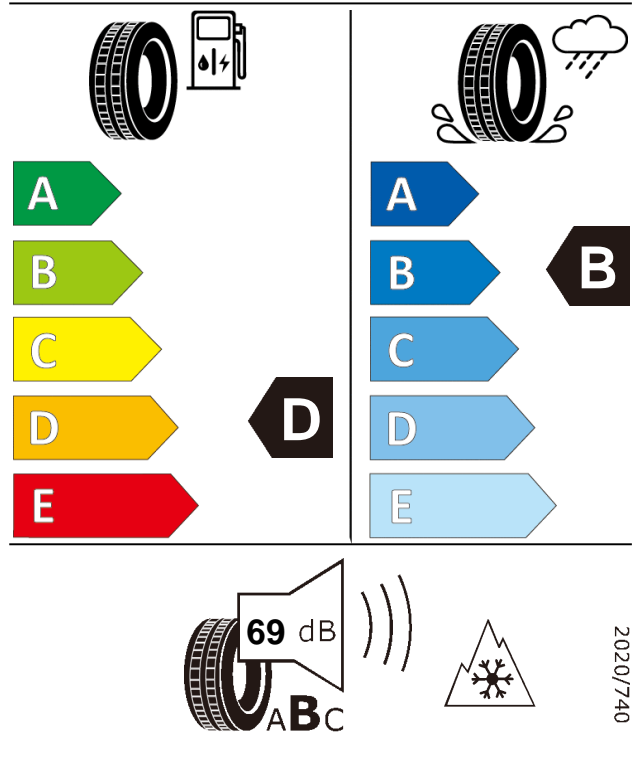

Product information sheet

Delegated Regulation (EU) 2020/740

Supplier name or trademark		GT RADIAL	
Commercial name or trade designation		WINTERPRO2	
Tyre type identifier	Tyre class	A3173	C1
Tyre size designation		185/60R15	
Speed category symbol		T	
Load-capacity index		88	
Fuel efficiency class		D	
Wet grip class		B	
External rolling noise class	External rolling noise value	B	69 dB
Tyre for use in severe snow conditions		YES	
Ice tyre		NO	
Load version		XL	
Date of start of production		14/17	
Date of end of production		-	
Supplier's address	Public Contact, Giti Tire Deutschland GmbH Hollerithallee 18a 30419 Hannover Germany		
Additional information	info in english		
EPREL number	898167		
EPREL URL	https://eprel.ec.europa.eu/qr/898167		

WINTERPRO2

185/60R15

88T

ENERG

GT RADIAL

A3173

185/60R15 88 T XL

C1