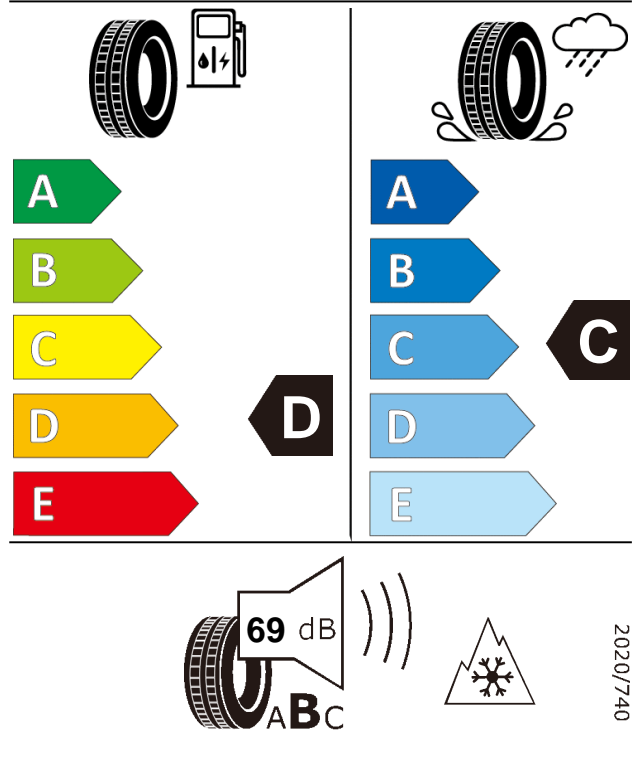

Product information sheet

Delegated Regulation (EU) 2020/740

Supplier name or trademark		GT RADIAL	
Commercial name or trade designation		WINTERPRO2	
Tyre type identifier	Tyre class	A3172	C1
Tyre size designation		165/70R14	
Speed category symbol		T	
Load-capacity index		81	
Fuel efficiency class		D	
Wet grip class		C	
External rolling noise class	External rolling noise value	B	69 dB
Tyre for use in severe snow conditions		YES	
Ice tyre		NO	
Load version		SL	
Date of start of production		14/17	
Date of end of production		-	
Supplier's address	Public Contact, Giti Tire Deutschland GmbH Hollerithallee 18a 30419 Hannover Germany		
Additional information	info in english		
EPREL number	898166		
EPREL URL	https://eprel.ec.europa.eu/qr/898166		

WINTERPRO2

165/70R14

81T

ENERG

GT RADIAL

A3172

165/70R14 81 T

C1

2020/740